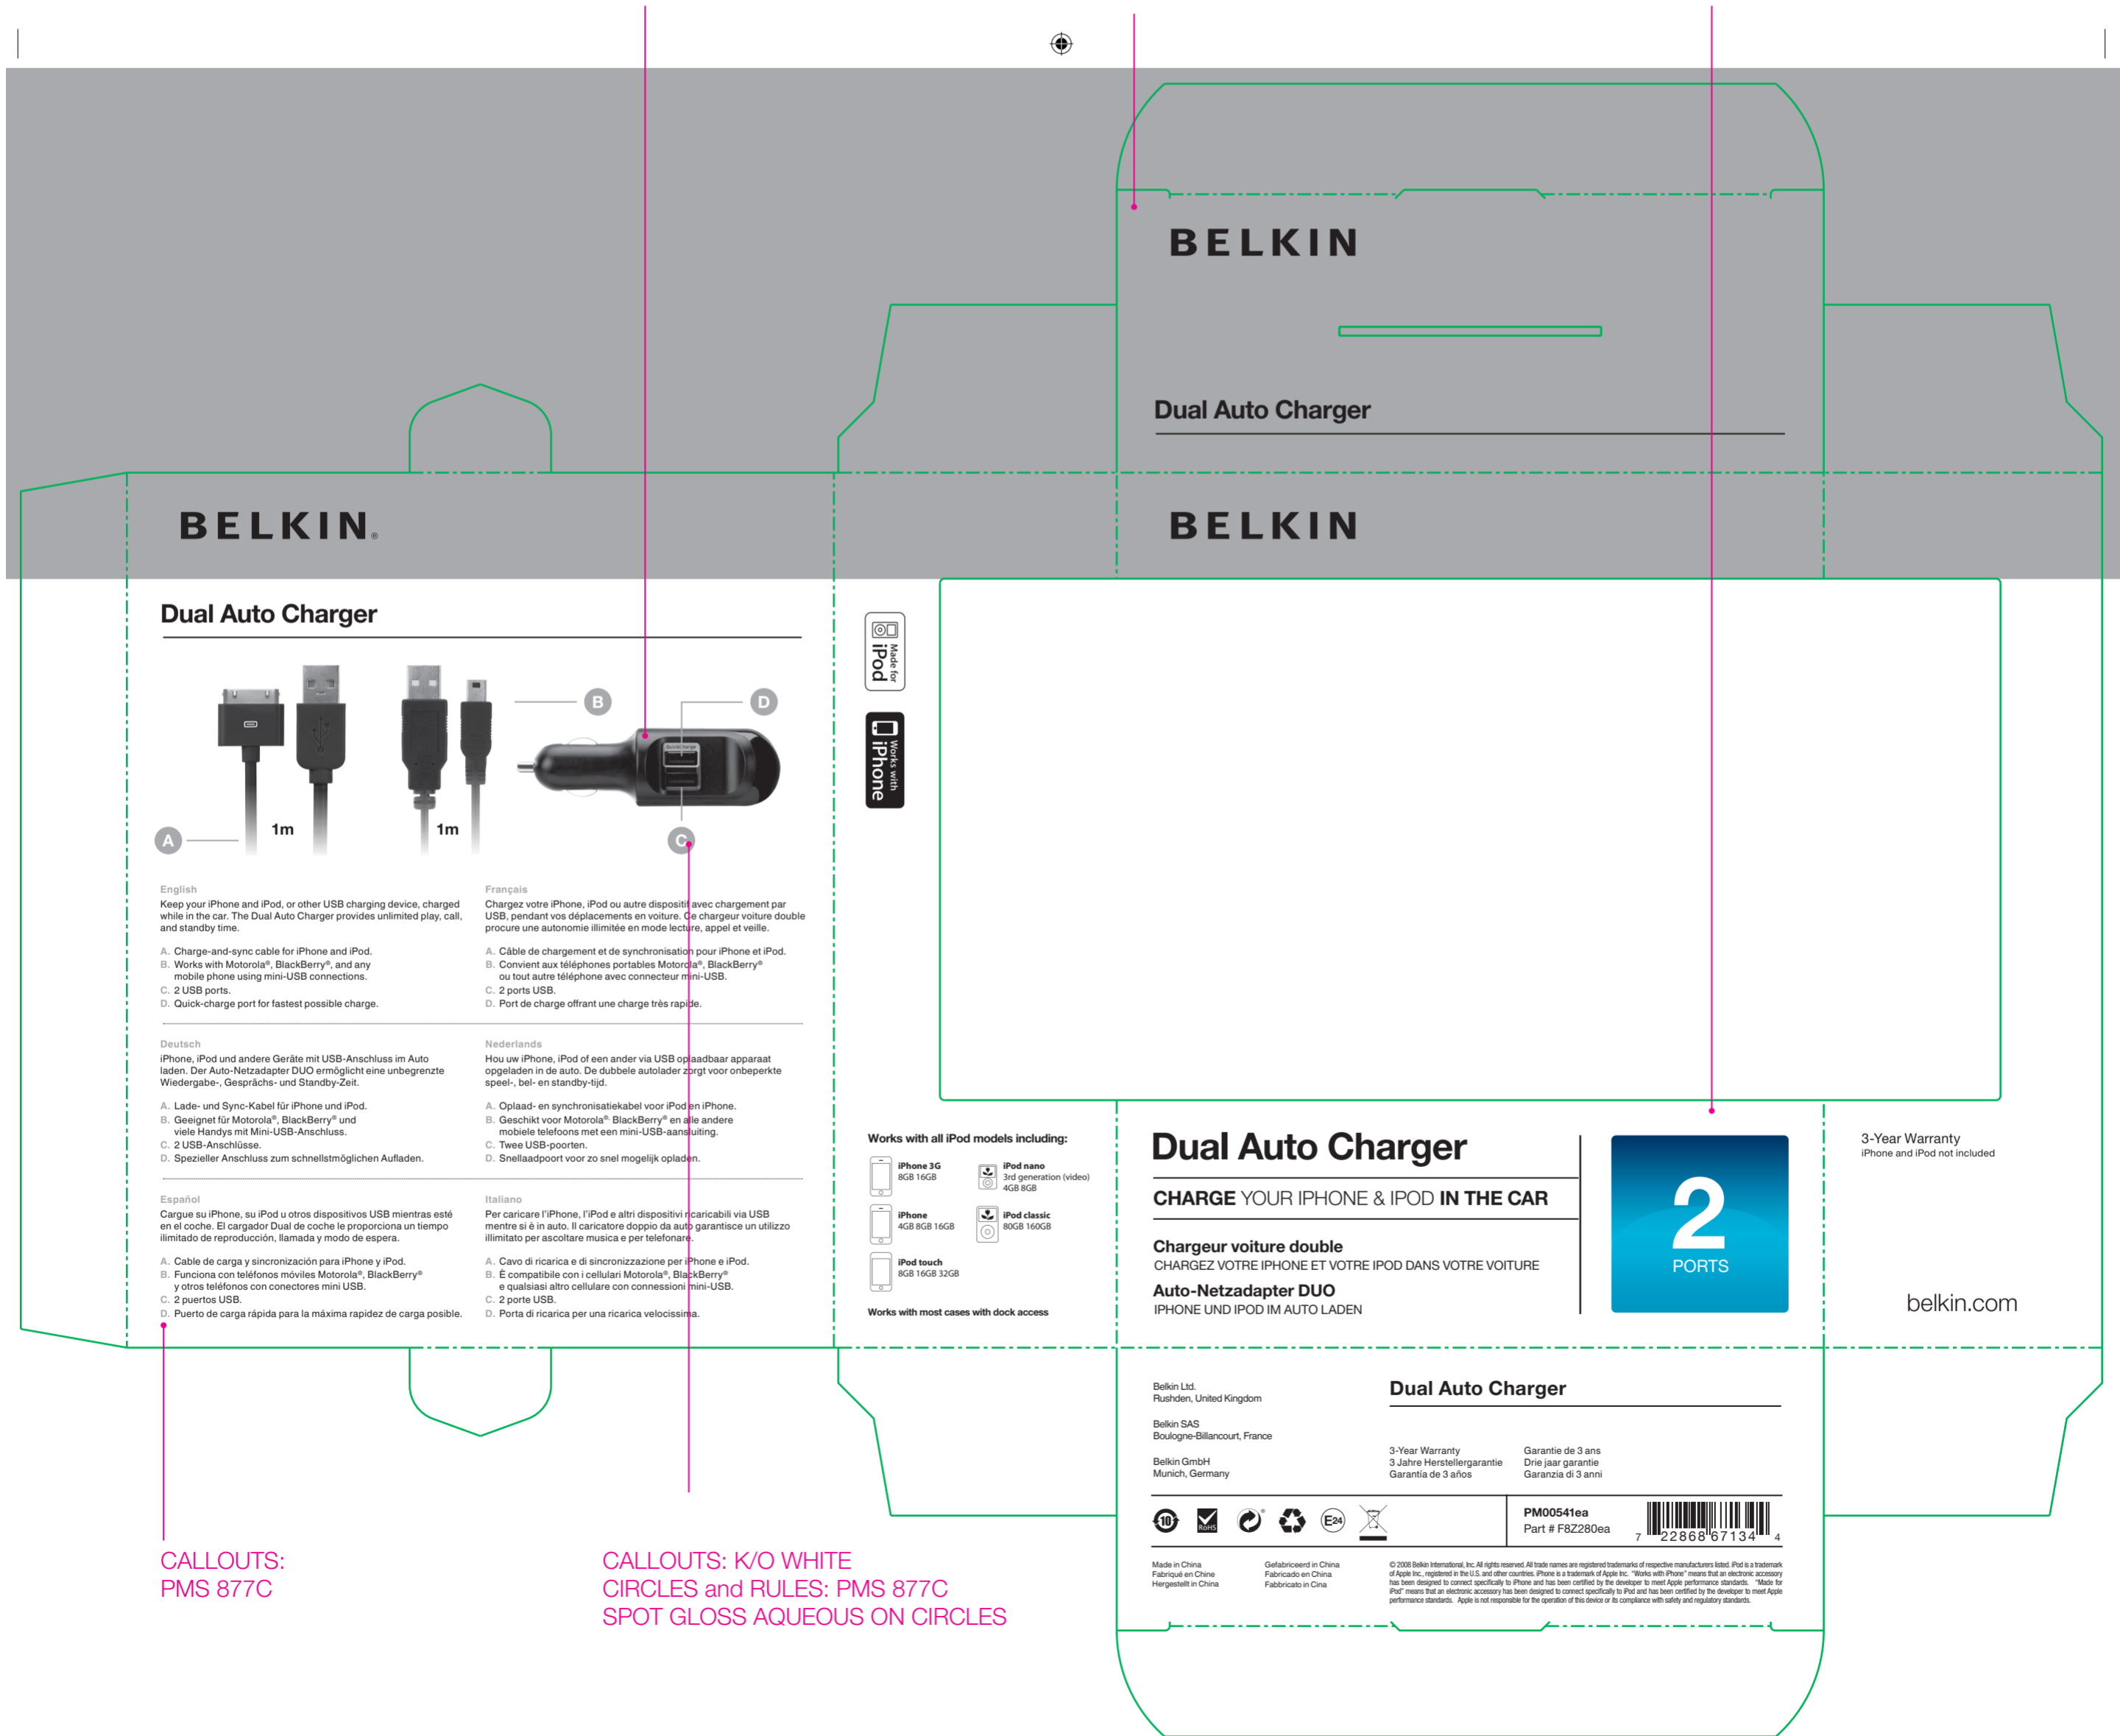

PRINTERS NOTES—BOX

COLOR/PLATES

- PMS 877C
- PMS 806C
- PMS 808C
- PROCESS BLACK C
- OVERALL MATTE AQUEOUS COAT
- SPOT GLOSS AQUEOUS

MATERIAL

FONTS

Helvetica Neue Lt Pro OTF, Helvetica World OTF

DO NOT PRINT

Dieline; Printers Notes

DIE SPECIFICATIONS

Dieline specs are on a hidden layer in the Illustration file, to view these specs turn on the layer.

OVERALL MATTE AQUEOUS COAT

ALL TYPE PRINT 100% BLACK
UNLESS INDICATED

ALL IMAGES: 100% K + 30% PMS 308C +
SPOT GLOSS AQUEOUS

PMS 877C
SPOT GLOSS AQUEOUS

BADGE: DUOTONE +
SPOT GLOSS AQUEOUS

Dual Auto Charger