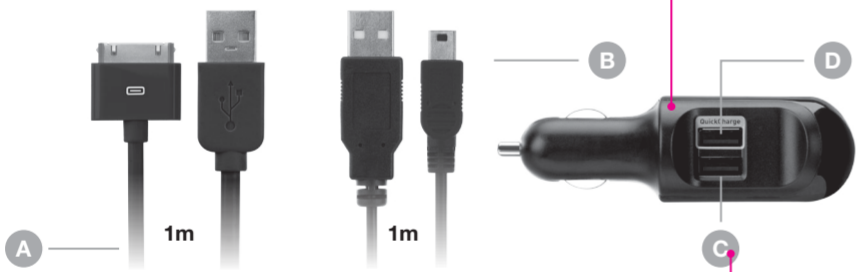

English
Keep your iPhone and iPod, or other USB charging device, charged while in the car. The Dual Auto Charger provides unlimited play, call, and standby time.

Français
Chargez votre iPhone, iPod ou autre dispositif avec chargement par USB, pendant vos déplacements en voiture. Ce chargeur voiture double procure une autonomie illimitée en mode lecture, appel et veille.

Deutsch
iPhone, iPod und andere Geräte mit USB-Anschluss im Auto laden. Der Auto-Netzadapter DUO ermöglicht eine unbegrenzte Wiedergabe-, Gesprächs- und Standby-Zeit.

Nederlands
Hou uw iPhone, iPod of een ander via USB oplaadbaar apparaat opgeladen in de auto. De dubbele autolader zorgt voor onbeperkte speel-, bel- en standby-tijd.

Italiano
Per caricare l'iPhone, l'iPod e altri dispositivi ricaricabili via USB mentre si è in auto. Il caricatore doppio da auto garantisce un utilizzo illimitato per ascoltare musica e per telefonare.

Español
Cargue su iPhone, su iPod u otros dispositivos USB mientras esté en el coche. El cargador Dual de coche le proporciona un tiempo ilimitado de reproducción, llamada y modo de espera.

A. Charge-and-sync cable for iPhone and iPod.
B. Works with Motorola®, BlackBerry®, and any mobile phone using mini-USB connections.
C. 2 USB ports.
D. Quick-charge port for fastest possible charge.

A. Câble de chargement et de synchronisation pour iPhone et iPod.
B. Convient aux téléphones portables Motorola®, BlackBerry® ou tout autre téléphone avec connecteur mini-USB.
C. 2 ports USB.
D. Port de charge offrant une charge très rapide.

A. Lade- und Sync-Kabel für iPhone und iPod.
B. Geeignet für Motorola®, BlackBerry® und viele Handys mit Mini-USB-Anschluss.
C. 2 USB-Anschlüsse.
D. Spezieller Anschluss zum schnellstmöglichen Aufladen.

A. Oplaad- en synchronisatiekabel voor iPod en iPhone.
B. Geschikt voor Motorola®, BlackBerry® en alle andere mobiele telefoons met een mini-USB-aansluiting.
C. Twee USB-poorten.
D. Snellaadpoort voor zo snel mogelijk opladen.

A. Cable de carga y sincronización para iPhone y iPod.
B. Funciona con teléfonos móviles Motorola®, BlackBerry® y otros teléfonos con conectores mini-USB.
C. 2 puertos USB.
D. Puerto de carga rápida para la máxima rapidez de carga posible.

A. Cavo di ricarica e di sincronizzazione per iPhone e iPod.
B. È compatibile con i cellulari Motorola®, BlackBerry® e qualsiasi altro cellulare con connessioni mini-USB.
C. 2 porte USB.
D. Porta di ricarica per una ricarica velocissima.

1. **Works with all iPod models including:**
2. iPhone 3G 8GB 16GB
   - iPod nano 3rd generation (video) 4GB 8GB
   - iPhone 4GB 8GB 16GB
   - iPod classic 80GB 160GB
   - iPod touch 8GB 16GB 32GB
3. **Works with most cases with dock access**

BELKIN

Dual Auto Charger

BELKIN

Dual Auto Charger

CHARGE YOUR IPHONE & IPOD IN THE CAR

Chargeur voiture double
CHARGEZ VOTRE IPHONE ET VOTRE IPOD DANS VOTRE VOITURE

Auto-Netzadapter DUO
IPHONE UND IPOD IM AUTO LADEN

3-Year Warranty
iPhone and iPod not included

belkin.com