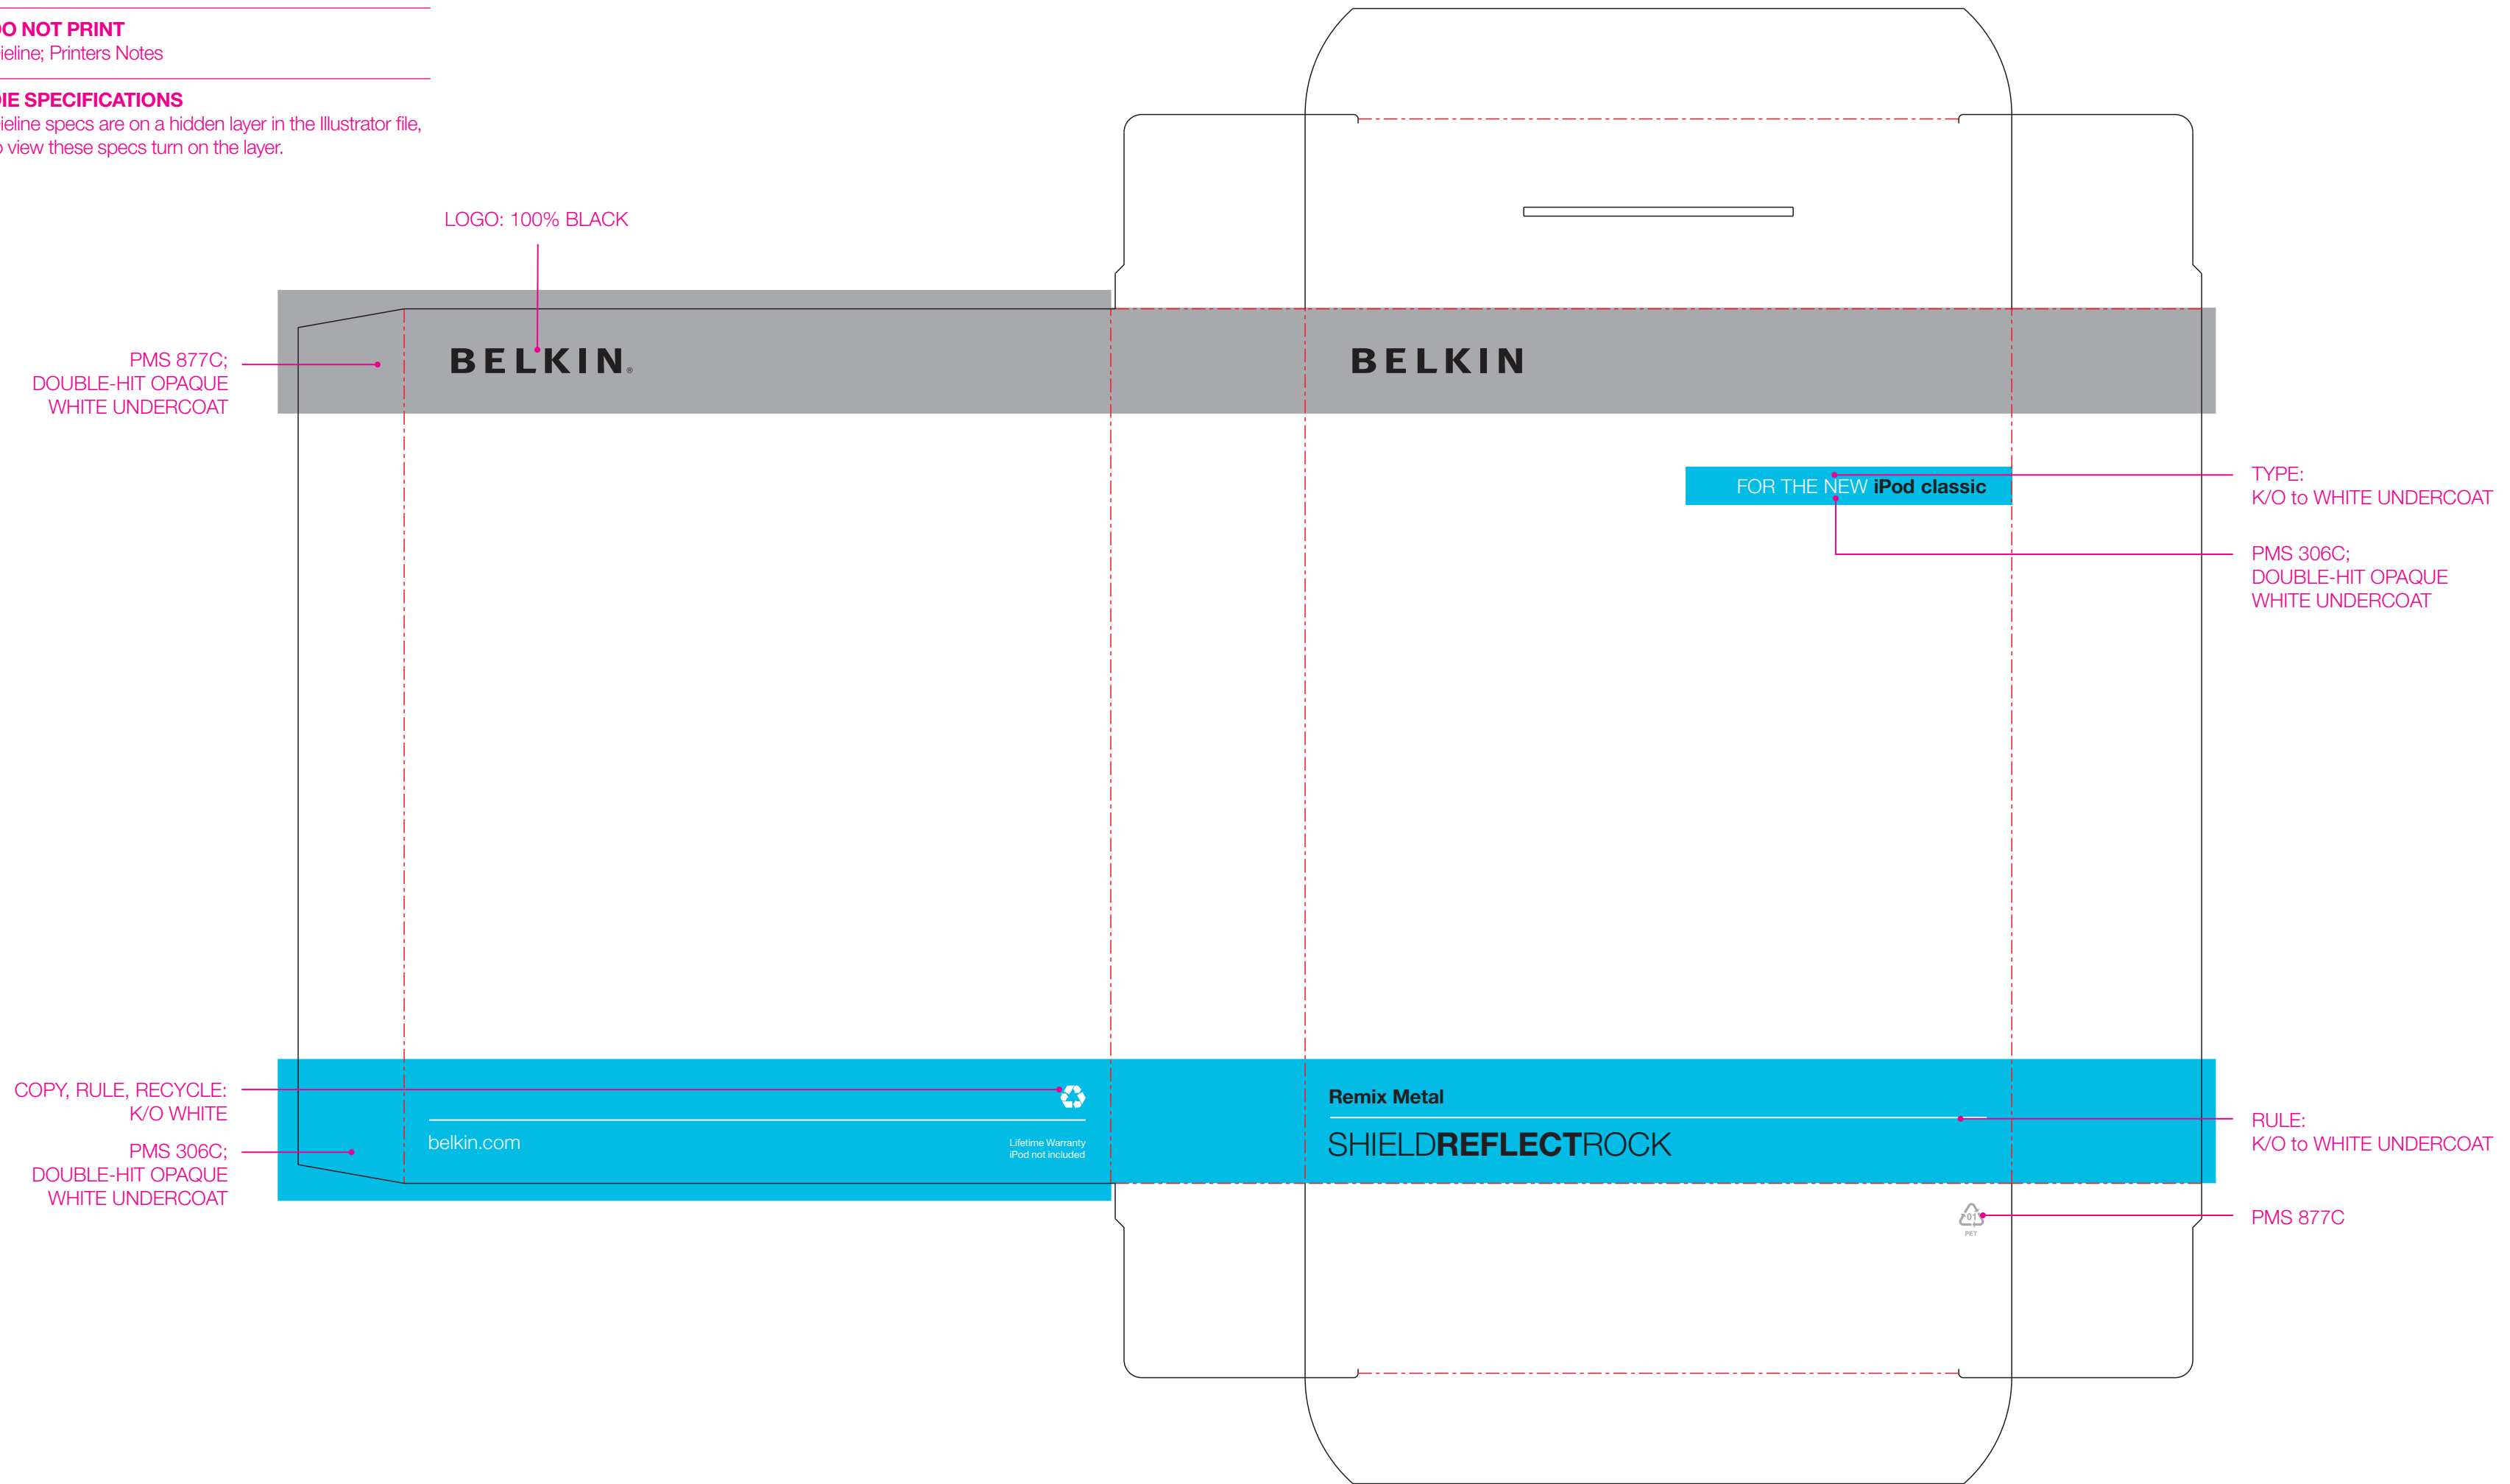

ART:
100% BLACK; PMS 877C

ICONS:
PMS 306C; PMS 308C

RULE:100% BLACK

PMS 877C

Belkin International, Inc.
370-998-1100
Los Angeles, CA 90220, USA
Made in China

Belkin Ltd.
+61 (0)2 4350 4600
Tuggerah, Australia
PM01823

iPod_TranFall08_RemixMetal_classic
PET OUTER BOX

PRINTERS NOTES

COLOR/PLATES

- BLACK
- OPAQUE WHITE UNDERCOAT (Double-Hit Drypass)
- PMS 306C
- PMS 877C

MATERIAL

.3mm PET

FONTS

Helvetica Neue Lt. Pro

DO NOT PRINT

Dieline; Printers Notes

DIE SPECIFICATIONS

Dieline specs are on a hidden layer in the Illustrator file, to view these specs turn on the layer.

LOGO: 100% BLACK

PMS 877C;
DOUBLE-HIT OPAQUE
WHITE UNDERCOAT