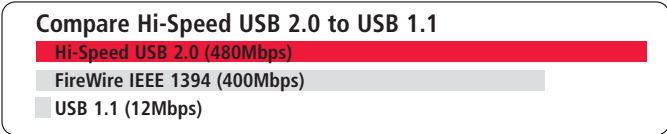

## Combine the Power of FireWire technology and USB in one PCI card

This PCI Card gives your computer a bandwidth up to 40 times greater than USB 1.1 with three USB 2.0 ports (2 external, 1 internal) and three FireWire® ports (2 external, 1 internal). It's the ideal interface for transferring extremely large files from USB 2.0 and FireWire peripherals at ultrafast speeds. Maximising the capabilities of the latest real-time video cameras, scanners, and portable drives, the Hi-Speed USB 2.0 and FireWire® PCI Card gets you the best results from a whole new class of ultrafast devices.