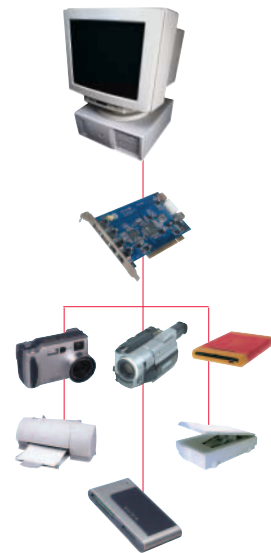

Compliance:

- Hi-Speed USB 2.0
- OHCI
- FCC for home and office
- CE emissions and immunity standards
- C-Tick