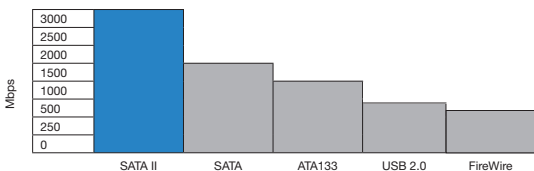

Belkin Lifetime Product Warranty

For the life of the product, Belkin warrants that this product shall be free of defects in design, assembly, material, and workmanship (free replacement).

BELKIN®

www.belkin.com

Belkin Ltd.
Express Business Park
Shipton Way, Rushden
NN10 6GL
United Kingdom
Tel: +44 (0) 1933 35 20

Belkin GmbH
Hanebergstrasse 2
80637 Munich, Germany
Tel: +49 (0) 89 1434050

Belkin B.V.
Boeing Avenue 333
1119 PH Schiphol-Rijk
The Netherlands
Tel: +31 (0) 20 654 7300

Belkin SAS
5 Rue du Petit Robinson
3ème étage 78350
Jouy en Josas, France
Tel: +33 (0) 1 34 58 14 00

Made in China

F2N1192-01

P99166ed