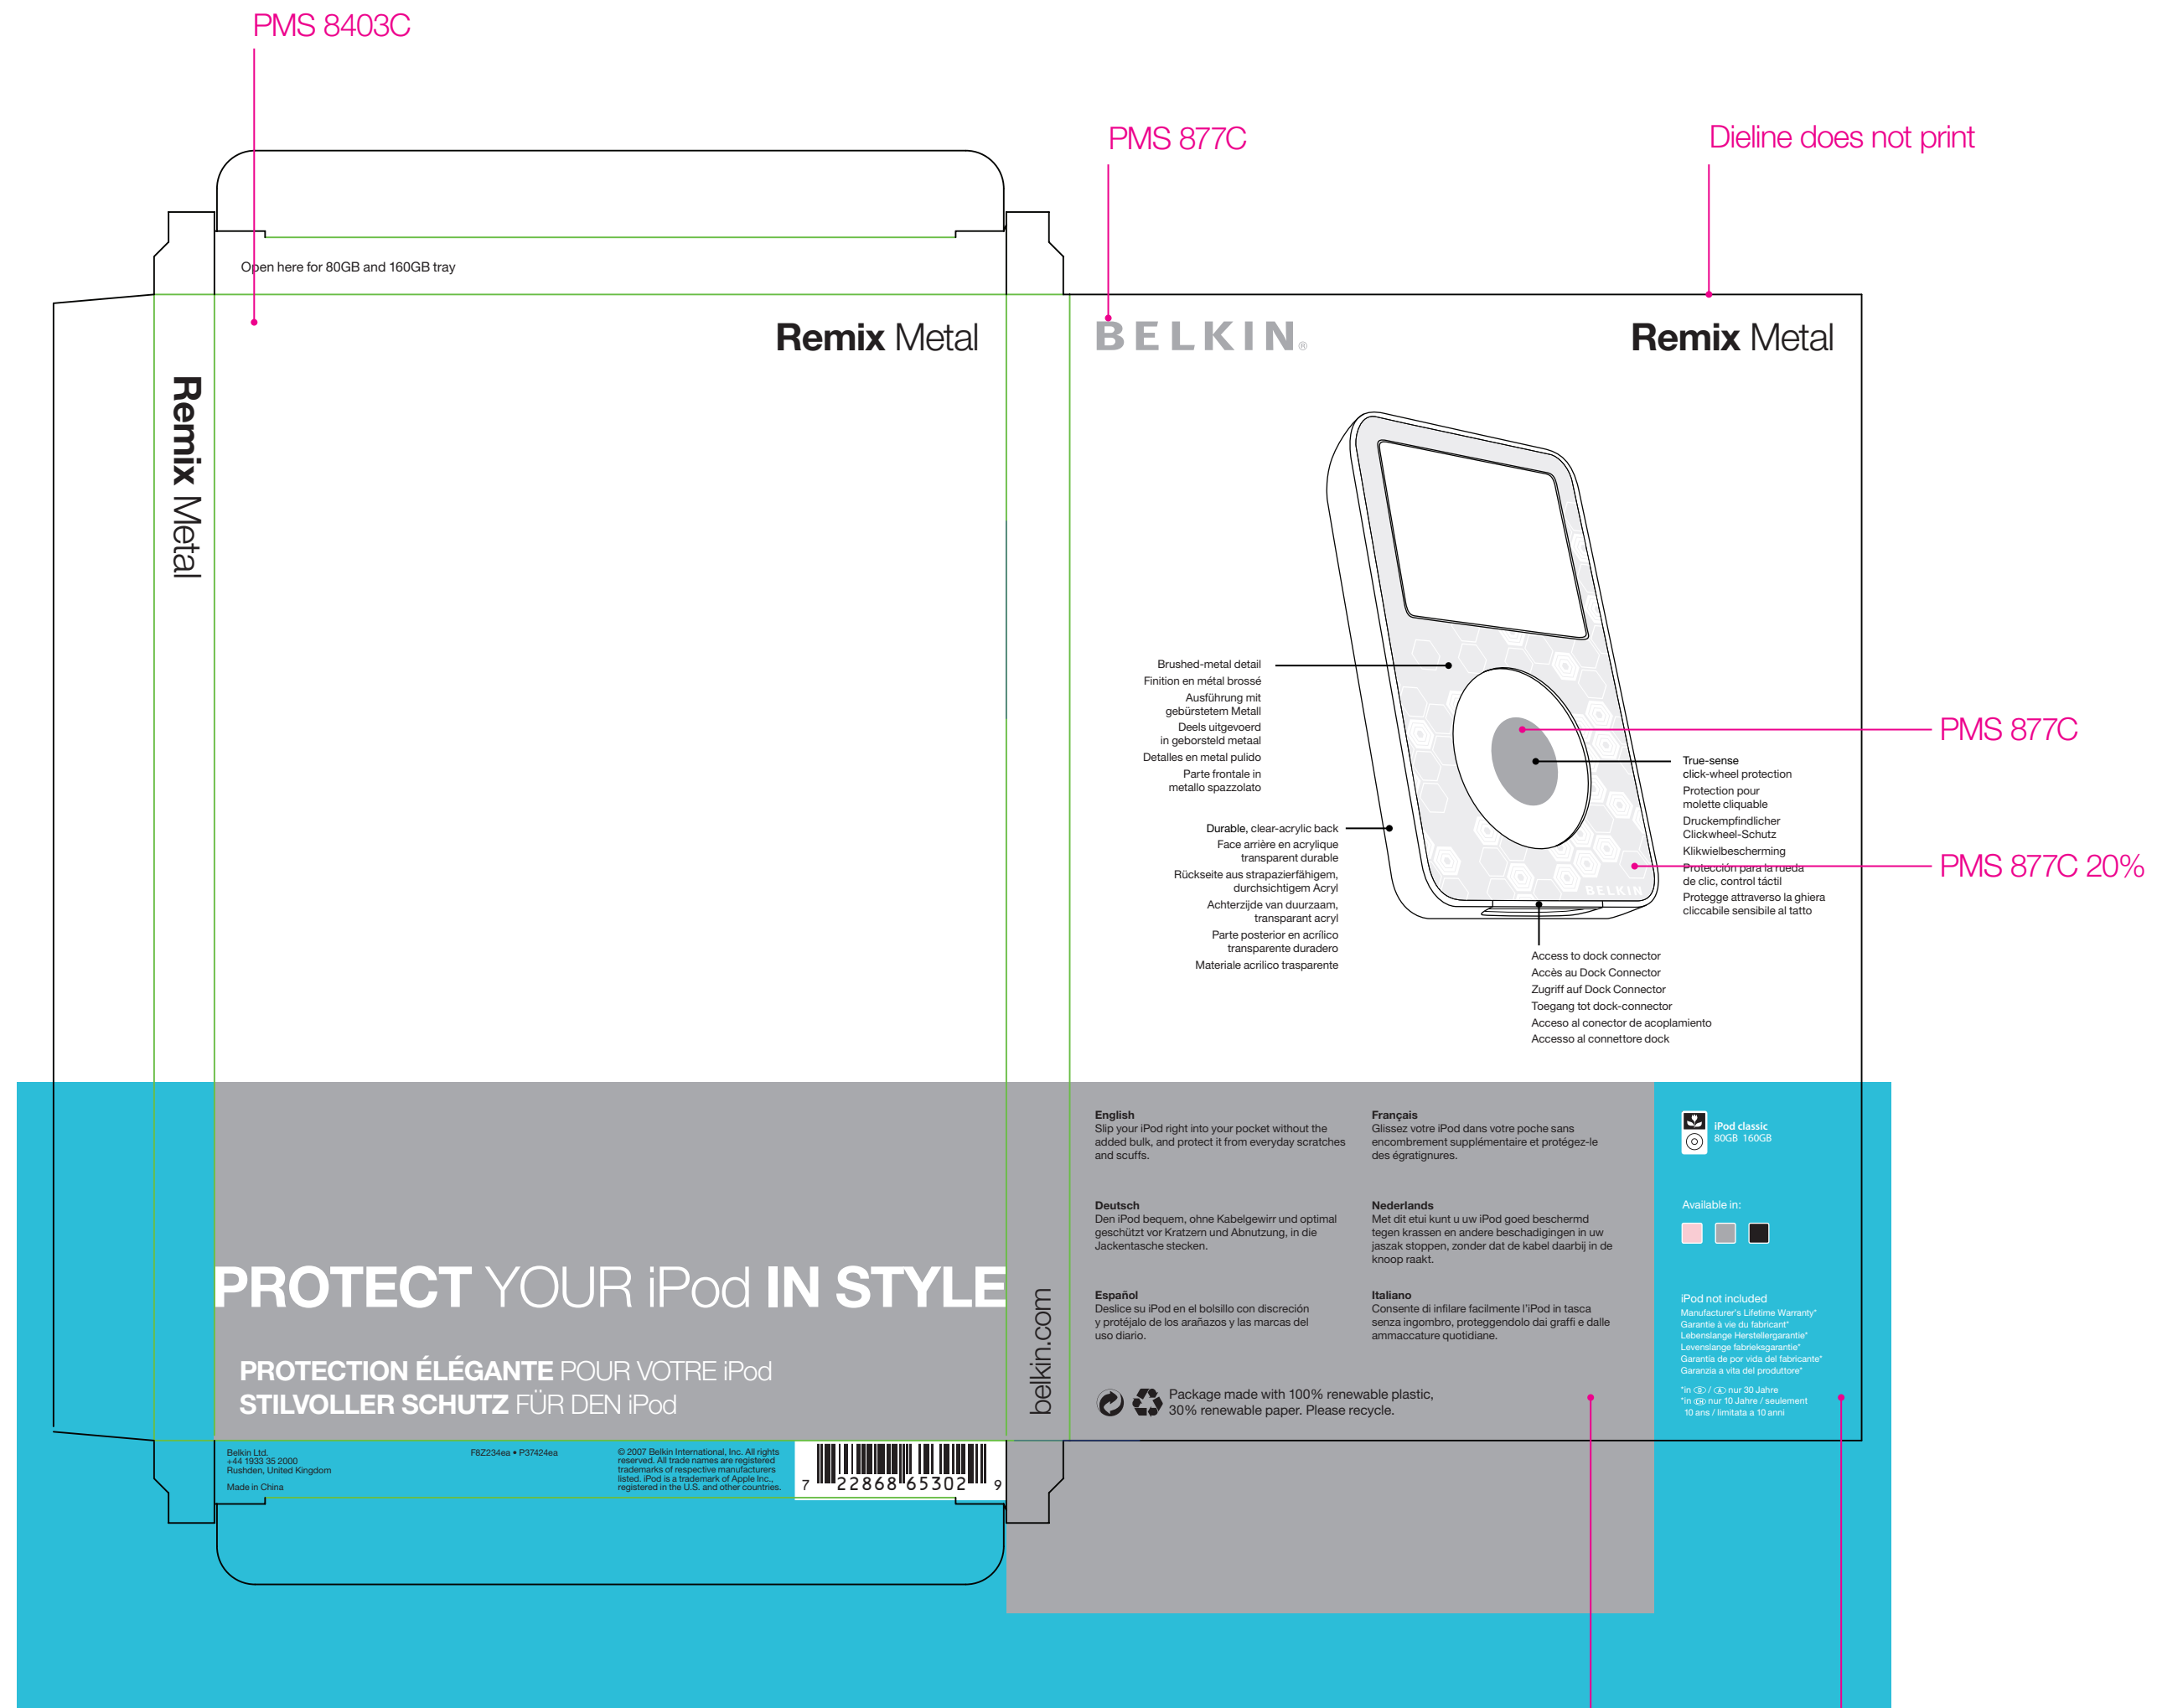

PRINTERS NOTES

4 color process
PMS 631C
PMS 877C Metallic
PMS 8403C Metallic

MATERIAL

Overall matte coating

FONTS

Helvetica Neue

PRINTERS NOTES

4 color process
PMS 631C
PMS 877C Metallic
PMS 8403C Metallic