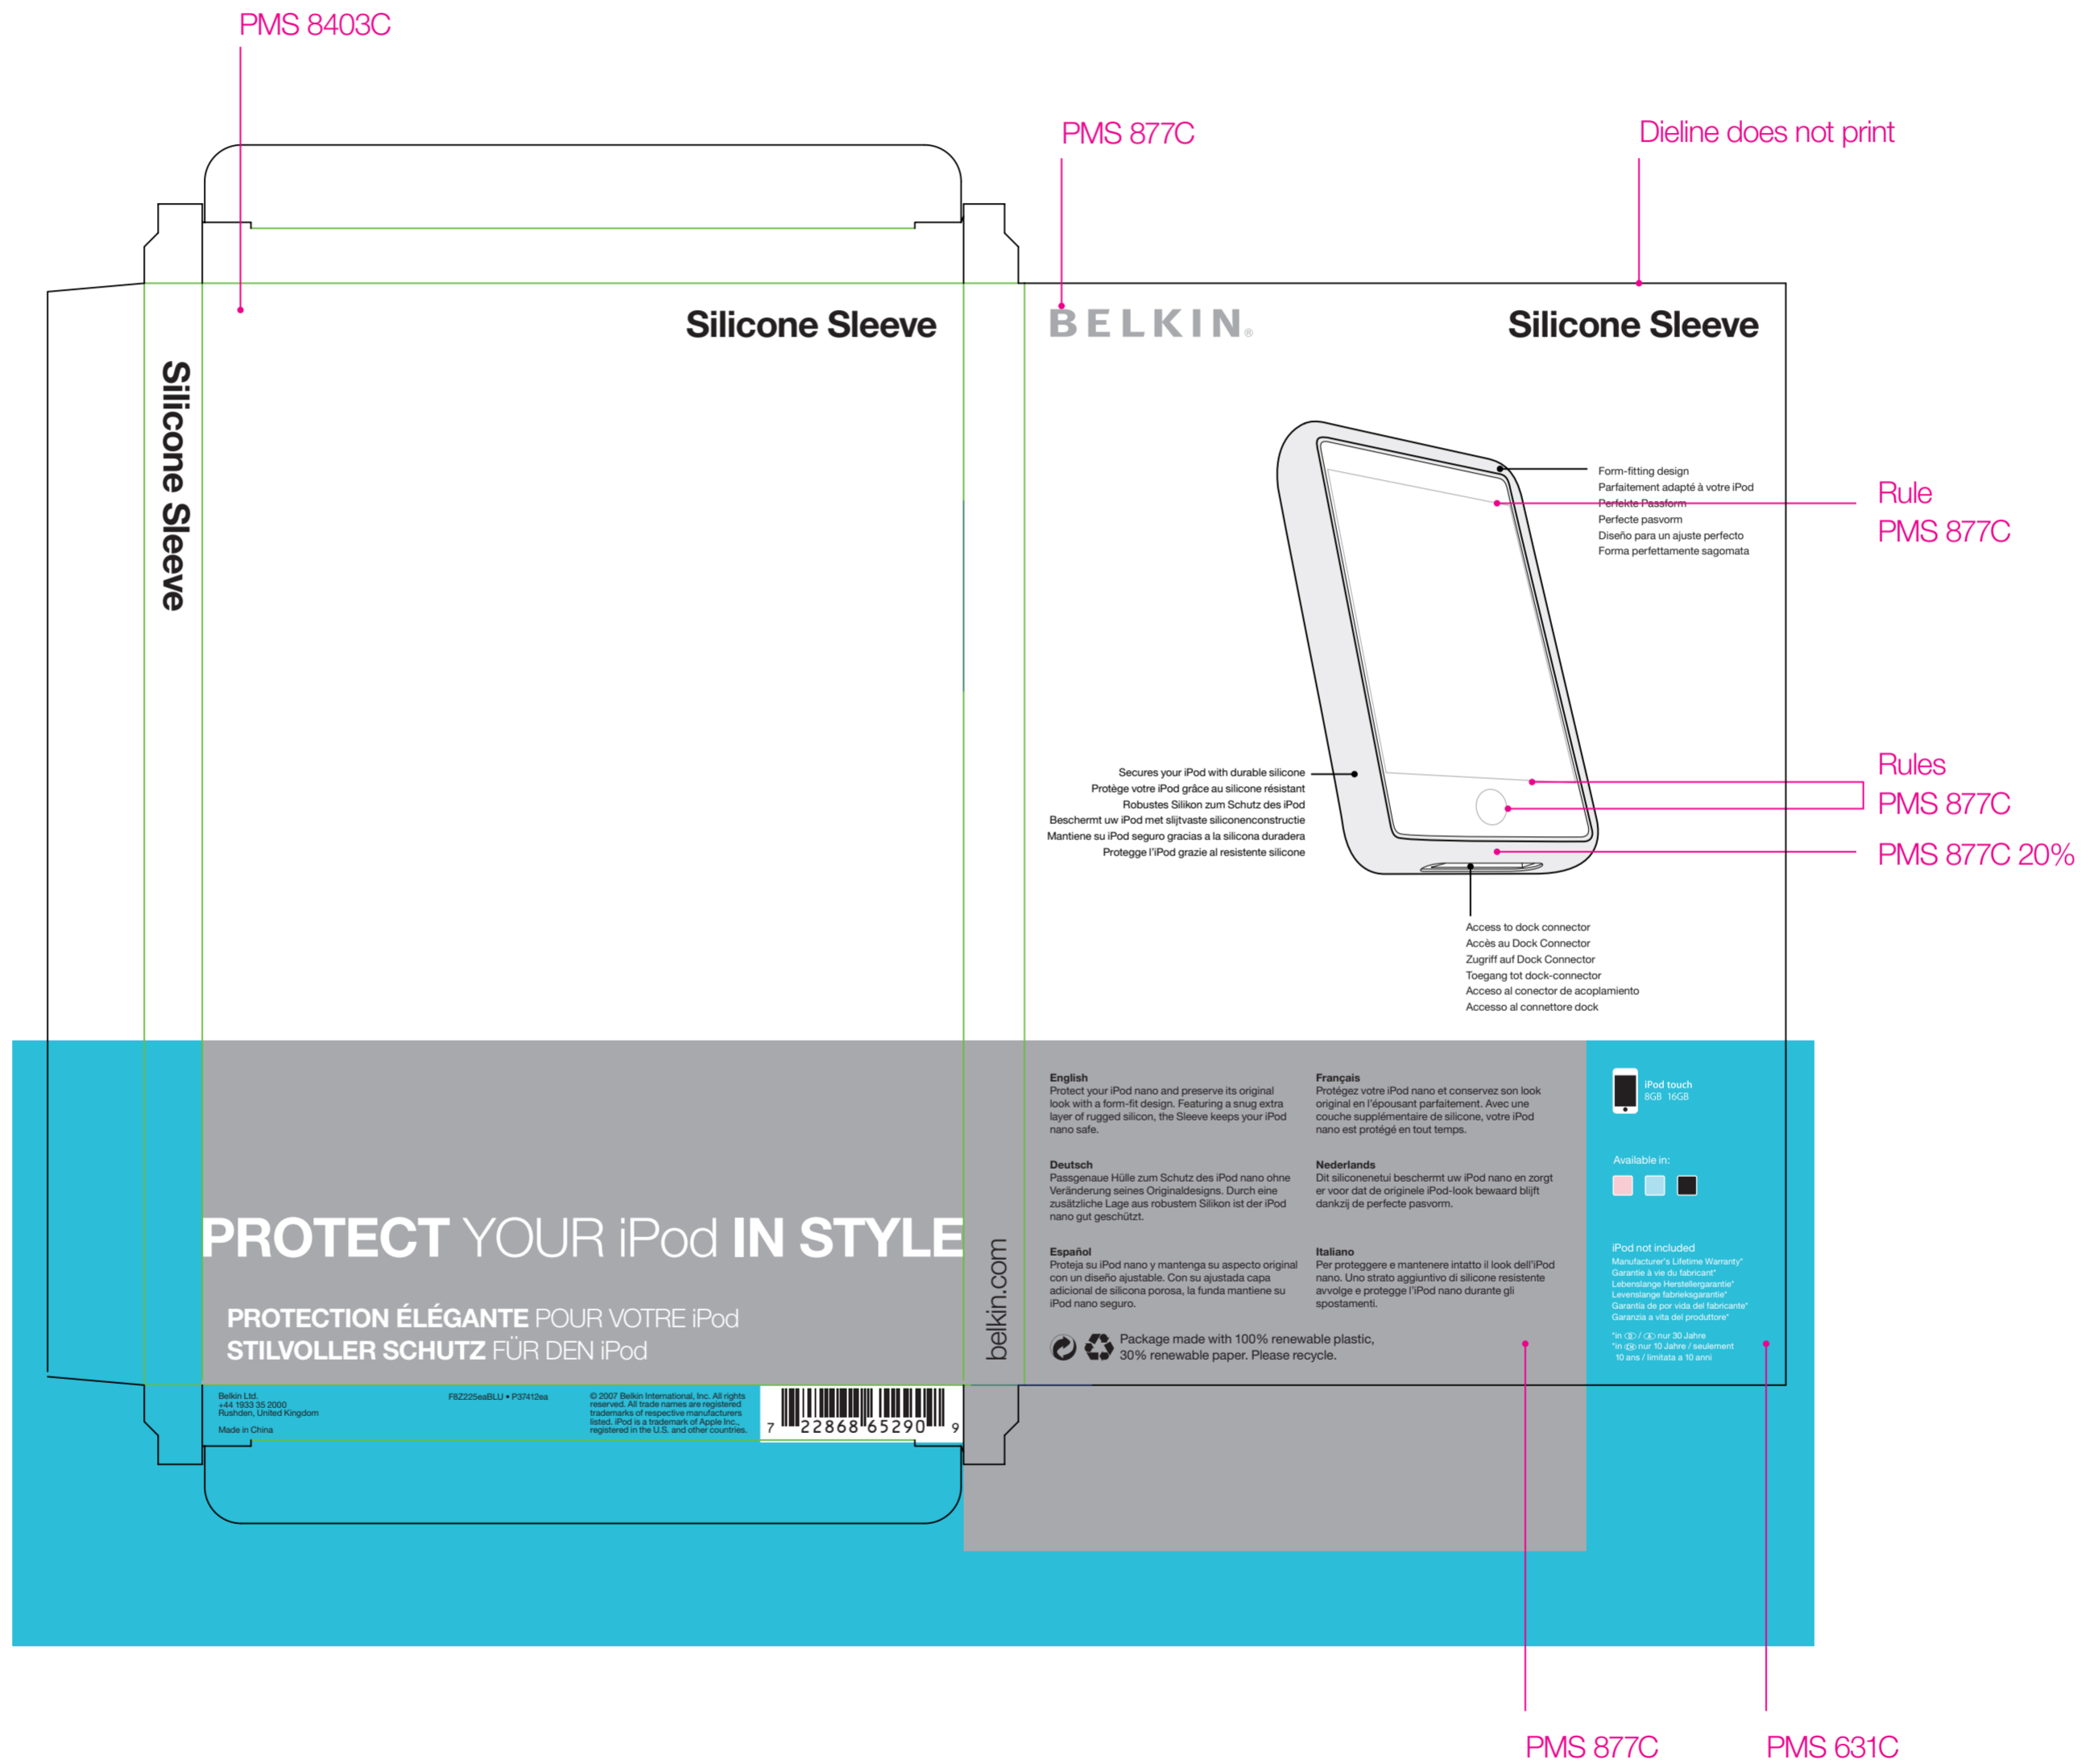

PRINTERS NOTES

4 color process
PMS 631C
PMS 877C Metallic
PMS 8403C Metallic

MATERIAL

Overall matte coating

FONTS

Helvetica Neue