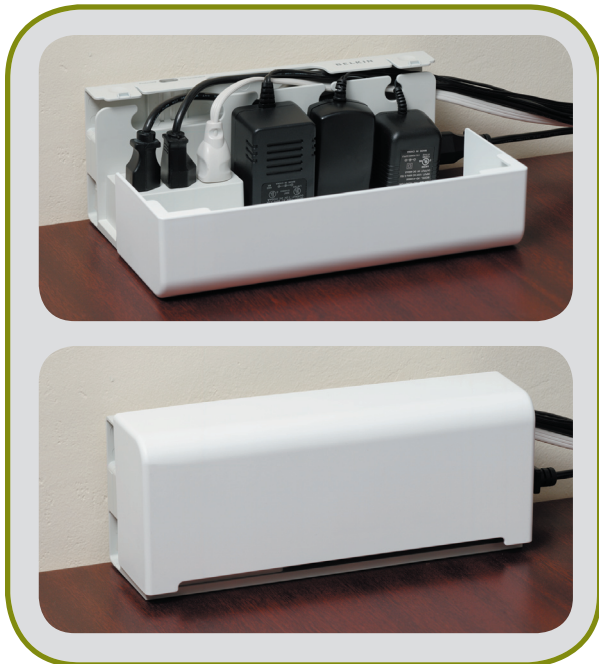

# BELKIN® Conceal Surge Protector

Protect your electronics and eliminate cable clutter

Conceal organizes cables and keeps them out of view with a unique closing cover. Designed to safeguard connected electronics, computers, and appliances, this innovative surge protector can sit on the floor, out of the way, or out in the open. Cords remain organized and secure in their sockets, and outlets stay out of reach of kids and pets.

This new design features seven electrical outlets to protect most electronic equipment from damaging power surges.

## Benefits

- Keeps outlets out of reach from children and pets
- Provides solution for electronics that are often accidentally unplugged
- Provides an innovative solution to cable clutter
- Grounds AC power through 7 surge-protected outlets (3 regular, 3 BlockSpace™, 1 convenience)
- Comes with a \$100,000 Connected Equipment Warranty

## Technical Specifications:

Joule Rating:	2065J
Maximum Spike Current:	70,000A
UL Clamping Voltage:	UL1449 330V
Response Time:	<1 nanosecond
EMI/RFI Noise Filtration:	150kHz-100MHz up to 43 dB reduction