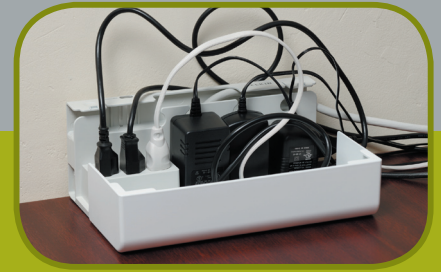

# BELKIN® Conceal Surge Protector

Protect your electronics and eliminate cable clutter

Conceal organizes cables and keeps them out of view with a unique closing cover. Designed to safeguard connected electronics, computers, and appliances, this innovative surge protector can sit on the floor, out of the way, or out in the open. Cords remain organized and secure in their sockets, and outlets stay out of reach of kids and pets.

This new design features seven electrical outlets to protect most electronic equipment from damaging power surges.

## Benefits

- Keeps outlets out of reach from children and pets
- Provides solution for electronics that are often accidentally unplugged
- Provides an innovative solution to cable clutter
- Grounds AC power through 7 surge-protected outlets (3 regular, 3 BlockSpace™, 1 convenience)
- Comes with a \$100,000 Connected Equipment Warranty

## Technical Specifications:

Joule Rating:	2065J
Maximum Spike Current:	70,000A
UL Clamping Voltage:	UL1449 330V
Response Time:	<1 nanosecond
EMI/RFI Noise Filtration:	150kHz-100MHz up to 43 dB reduction