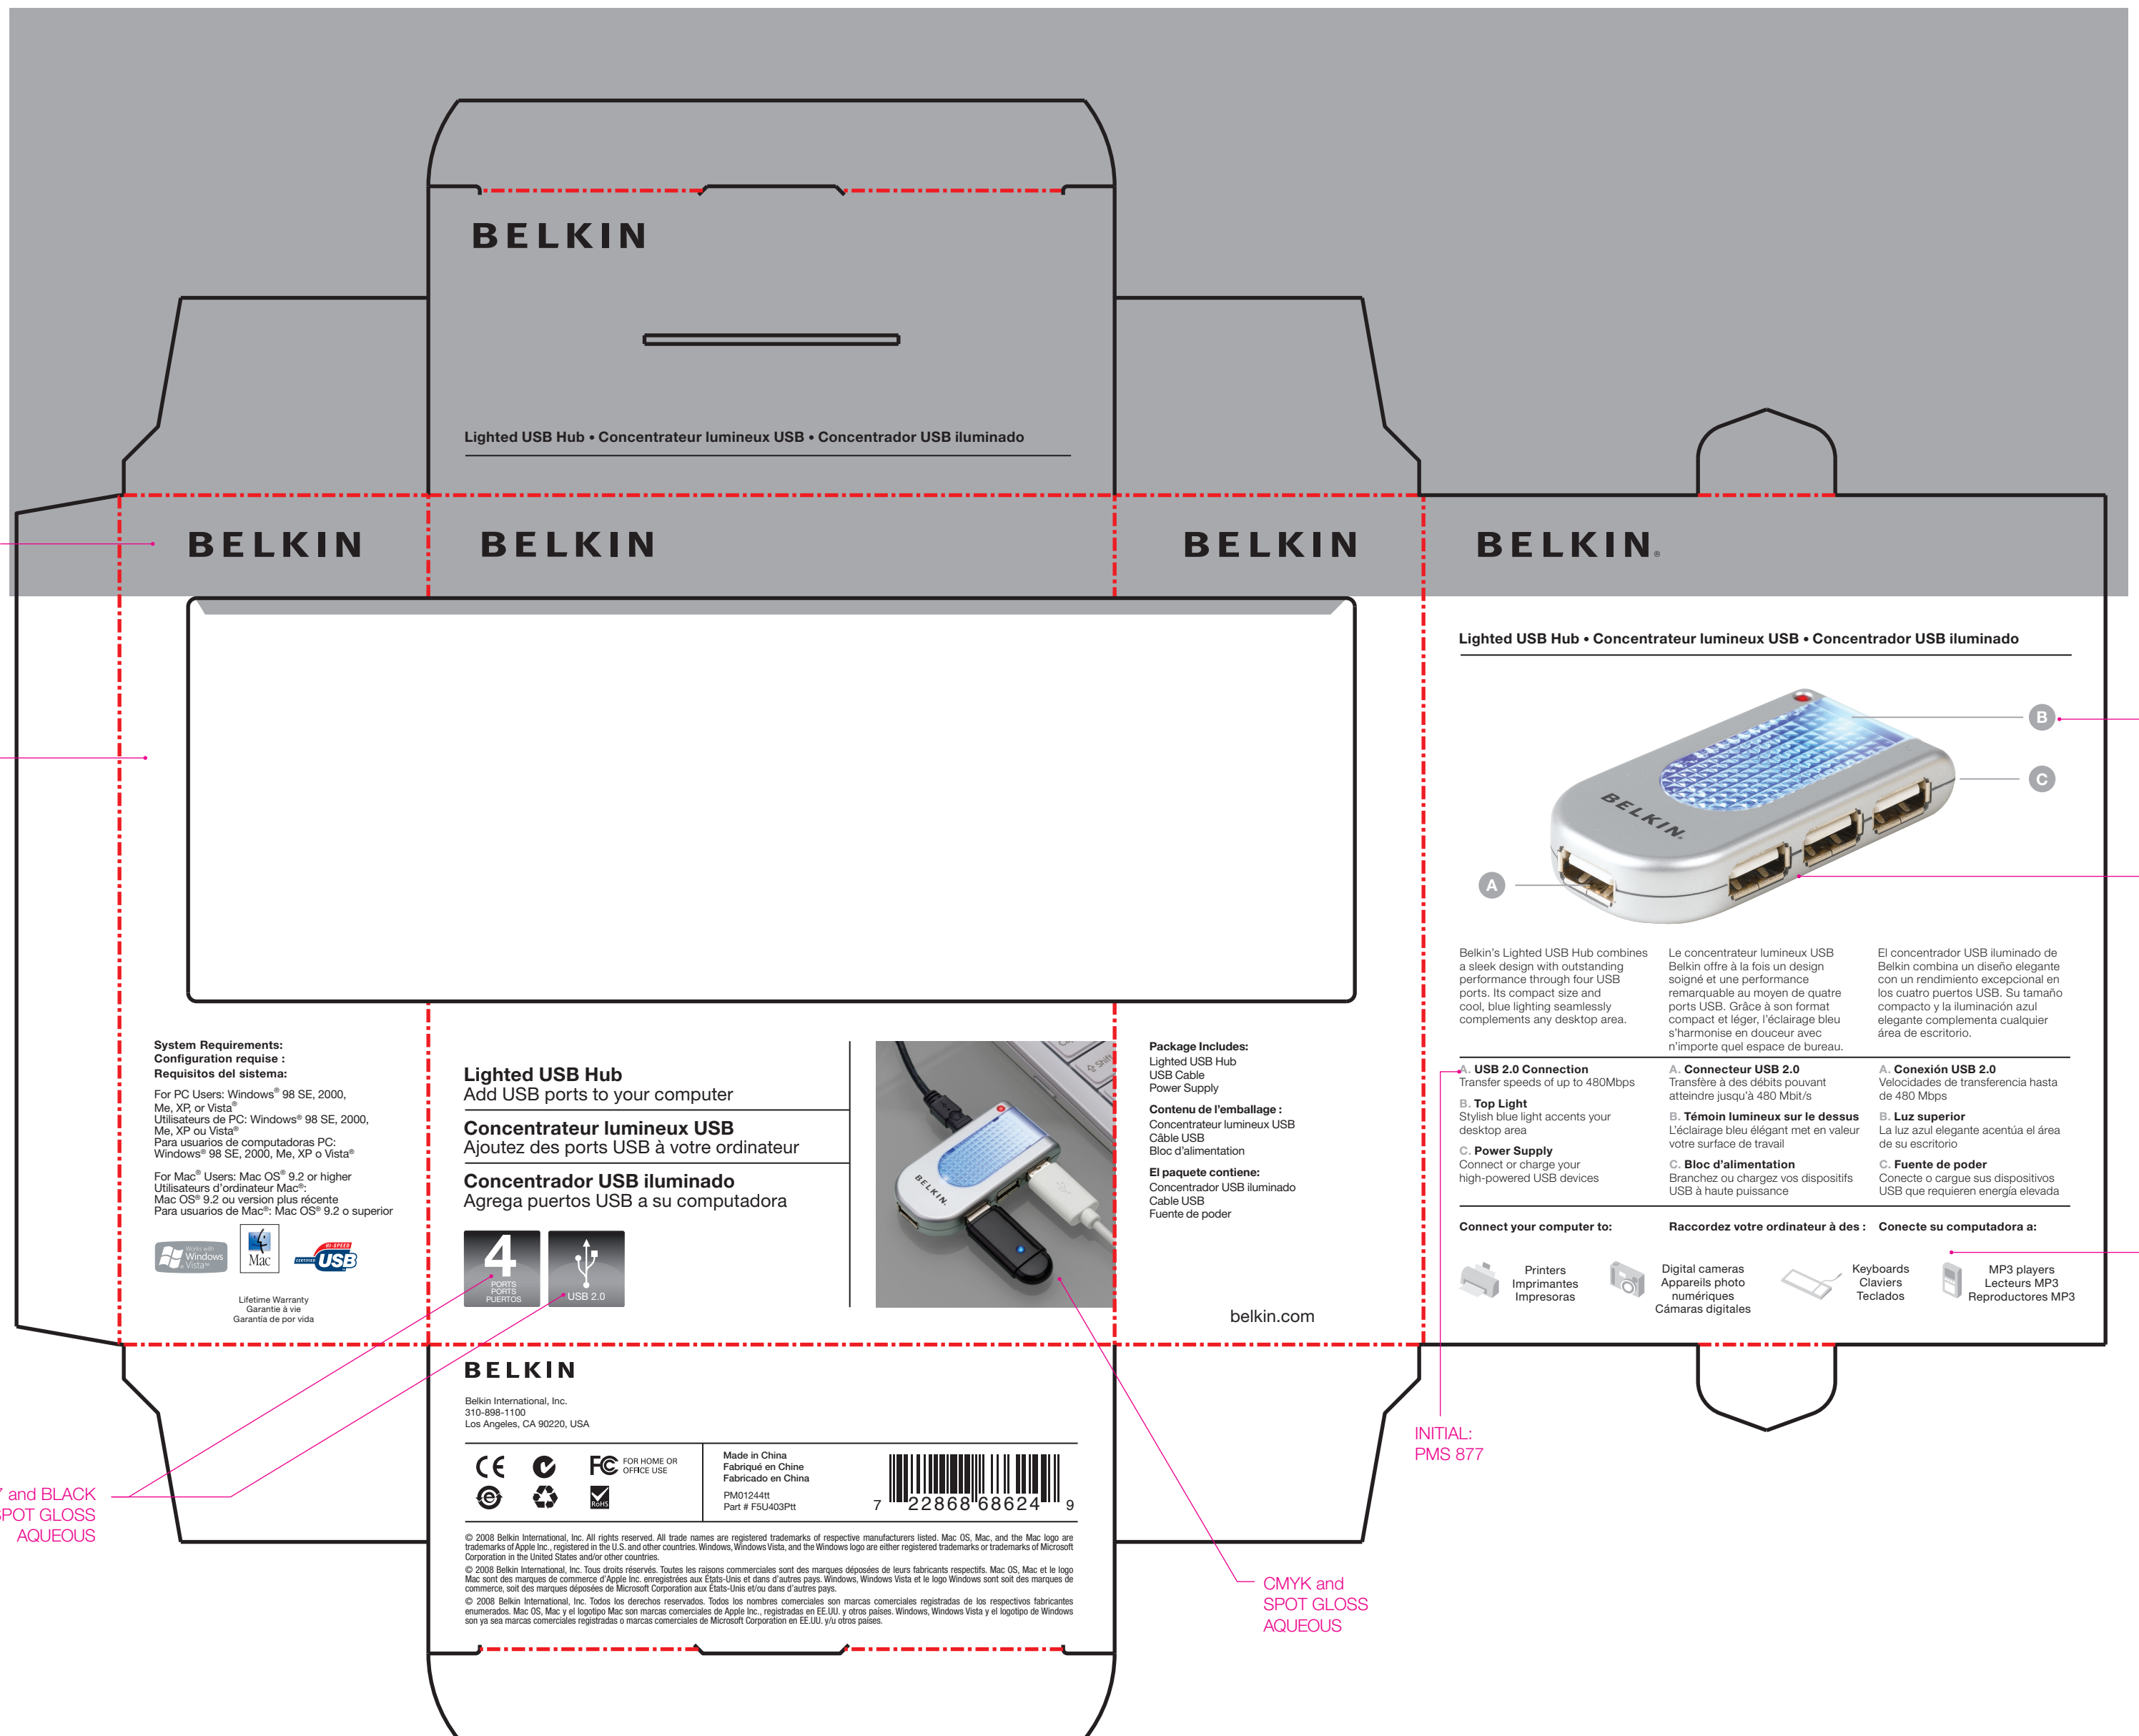

PRINTERS NOTES

COLOR/PLATES

4/COLOR PROCESS
PMS 877
SPOT GLOSS AQUEOUS
OVERALL MATTE AQUEOUS

MATERIAL

FONTS

Helvetica Neue
Helvetica

DO NOT PRINT

die-key lines, printer notes

PMS 877 and
SPOT GLOSS AQUEOUS

OVERALL:
MATTE AQUEOUS COAT

PMS 877 and BLACK
and SPOT GLOSS
AQUEOUS

CALLOUTS:
PMS 877 and
SPOT GLOSS
AQUEOUS

CMYK and
SPOT GLOSS
AQUEOUS

ICONS:
PMS 877

CMYK and
SPOT GLOSS
AQUEOUS

INITIAL:
PMS 877

BELKIN

Lighted USB Hub • Concentrateur lumineux USB • Concentrador USB iluminado

BELKIN

BELKIN

BELKIN

BELKIN

Lighted USB Hub • Concentrateur lumineux USB • Concentrador USB iluminado