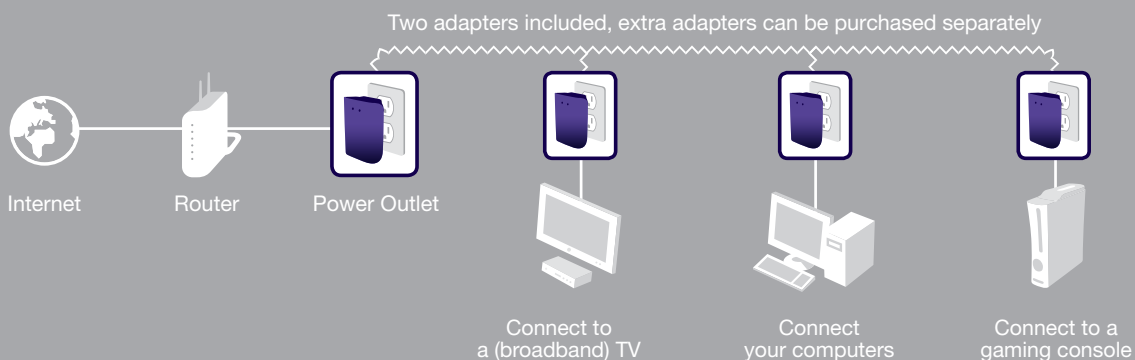

Powerline AV is essentially plug and play. Connect one Adapter to an existing Ethernet port on your router and then simply plug it into the wall outlet. Now plug the second Adapter into a wall outlet near the device you wish to connect to your network and access your Internet and media content.

Features Summary:

- Ideal for surfing the Internet and reducing online gaming latency
- Kit includes one single-port AV Adapter for a computer or gaming console and another single-port AV Adapter to plug into a router
- Transfers data at speeds of up to 200Mbps*
- Ideal for high-quality transmission of video, media, and data
- Plug-and-play setup
- Push-Button Security: 128-bit AES link encryption with key management for secure powerline communications
- Flexible placement with included power cord for on-desk or in-wall use

*Actual speed and distance will vary depending on interference, network traffic, building materials, and other conditions.

How does powerline work?

Package Includes

- 2 Powerline AV Networking Adapters
- 2 RJ45 Ethernet Networking Cables
- 2 Power Cords
- 2 Wall Plug Adapters
- Quick Installation Guide
- CD with User Manual