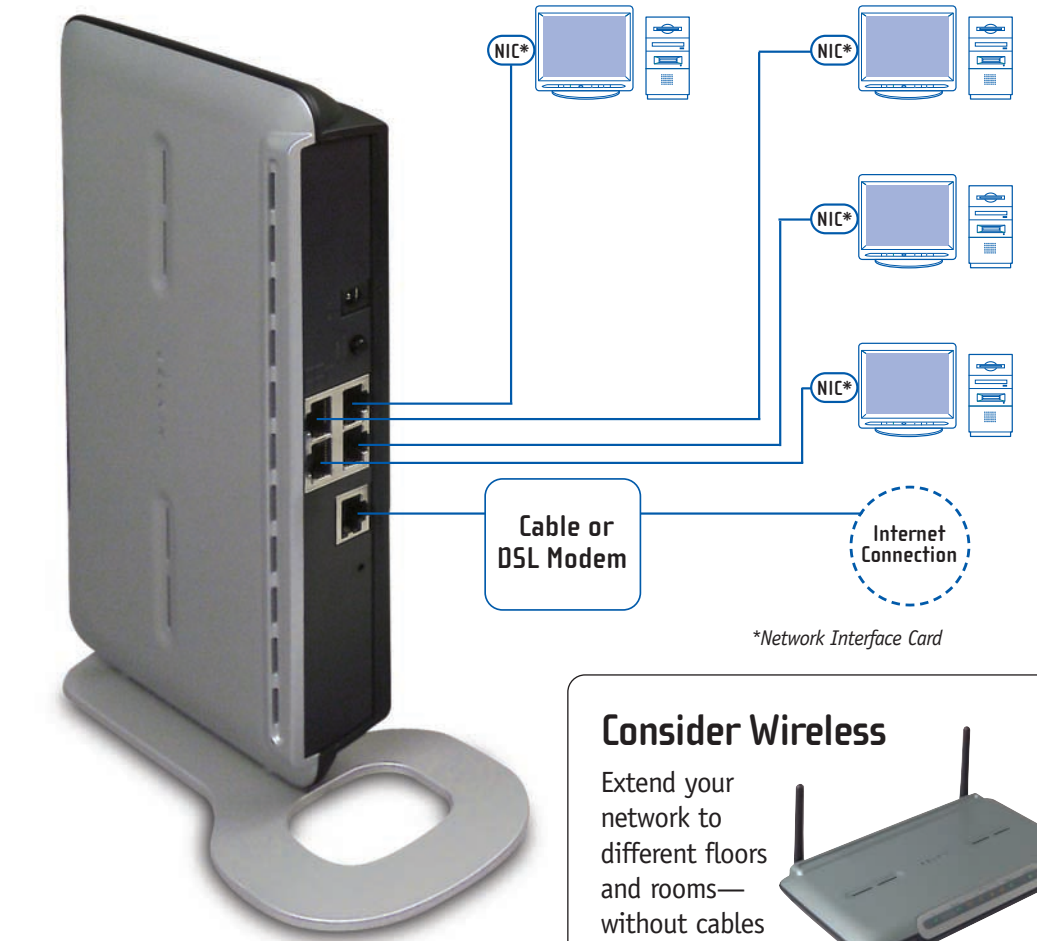

Consider Wireless
Extend your network to different floors and rooms—without cables

Lifetime Warranty and Free Technical Support