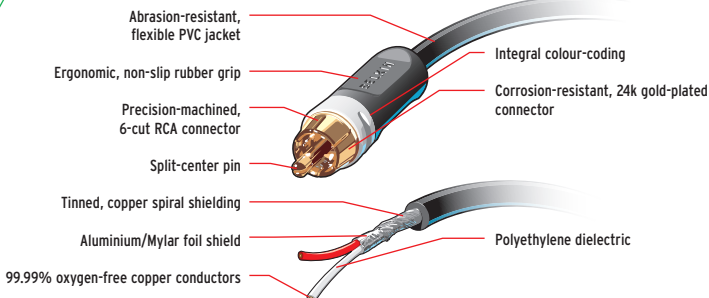

PURE | AV

by Belkin

RCA Audio Cable

High-Performance Audio Cable with Precision-Formulated, Polyethylene Dielectric Material for High-Accuracy, Natural Sound Quality

The Purest Sound.

Outstanding Signal-To-Noise Ratio.

FR Câble Audio RCA. Branchez vos appareils audio avec connecteurs RCA

Le Son le Plus Pur.

Excellent rapport Signal/Bruit

DE Cinch-Audiokabel. Verbinden Sie Audiokomponenten mit Cinch-Steckern

Der Klarste Klang.

NL RCA-audiokabel. Sluit audio-componenten aan met RCA-connectoren

Het Zuiverste Geluid.

ES Cable de audio RCA. Conecte los componentes de audio con los conectores RCA

El Sonido Más Puro.

IT Cavo audio RCA. Collega i componenti audio con i connettori RCA

Il Suono Più Puro.

Manufacturer's Lifetime Warranty*

For the life of the product, Belkin warrants that this product shall be free of defects in design, assembly, material, and workmanship (free replacement).

Manufacturer's Lifetime Warranty*

Lebenslange Herstellergarantie*
Garantie à vie du fabricant*
Garanzia a vita del produttore*

*in (D) (A) nur 30 Jahre

*in (CH) nur 10 Jahre /
seulement 10 ans / limitata a 10 anni

BELKIN®

www.pureav.com

Belkin Ltd.
+44 (0) 1933 35 2000
Rushden, United Kingdom
Belkin B.V.
+31 (0) 20 654 7300
Schiphol-Rijk, The Netherlands
Belkin GmbH
+49 (0) 89 143405 0
Munich, Germany
Belkin SAS
+33 (0) 1 41 03 14 40
Boulogne-Billancourt, France

Made in China

© 2007 Belkin Corporation. All rights reserved.
All trade names are registered trademarks of respective manufacturers listed.

P45351ea-A