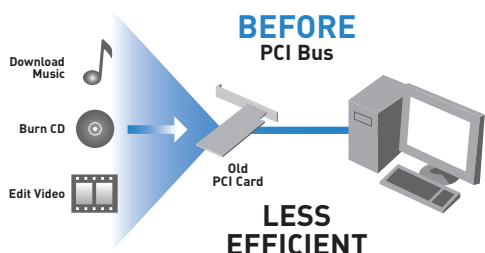

BELKIN®

SATA II RAID 2-Port (1 Internal/1 External) PCI Express™ Card

Add 2 Serial ATA II RAID ports to your computer using PCI Express technology

EN | Why PCI Express?

The Belkin SATA II RAID 2-Port PCI Express Card offers the perfect solution for users who want to add Serial ATA II ports to their computers.

NL | Waarom PCI Express?

De 2-poorts SATA II RAID PCI ExpressCard van Belkin is ideaal voor gebruikers die hun computers willen uitbreiden met seriële ATA II-poorten.

Benefits

- Adds 2 Serial ATA II RAID ports (1 external and 1 internal) to your computer
- Future-proofs your computer for tomorrow's bandwidth-intensive applications

System Requirements

- Windows®-based computer with available PCI Express slot
- Windows 2000, XP, 2003 Server

Package Includes

- Serial ATA II RAID 2-Port (1 Internal/1 External) PCI Express Card
- User Manual
- Driver-Installation CD

BELKIN®

www.belkin.com

Belkin Ltd.
Rushden
United Kingdom
+44 (0) 1933 35 2000

Belkin BV
Schiphol-Rijk
The Netherlands
+31 (0) 20 654 7300

Belkin GmbH
Munich
Germany
+49 (0) 89 143405 0

Belkin SAS
Boulogne-Billancourt
France
+33 (0) 1 34 58 14 00

F5U197ea

Designed in the USA

Made in China • P47164ea

BELKIN LIFETIME PRODUCT WARRANTY

For the life of the product, Belkin warrants that this device shall be free of defects in design, assembly, material, and workmanship (free replacement or comparable product). See the included warranty for more details.

CE FC FOR HOME OR OFFICE USE

N10117