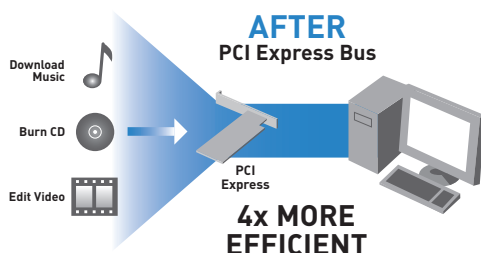

BELKIN®

SATA II RAID 2-Port (1 Internal/1 External) PCI Express™ Card

Add 2 Serial ATA II RAID ports to your computer using PCI Express technology

EN | Why PCI Express?

The Belkin SATA II RAID 2-Port PCI Express Card offers the perfect solution for users who want to add Serial ATA II ports to their computers.

NL | Waarom PCI Express?

De 2-poorts SATA II RAID PCI ExpressCard van Belkin is ideaal voor gebruikers die hun computers willen uitbreiden met seriële ATA II-poorten.

Benefits

- Adds 2 Serial ATA II RAID ports (1 external and 1 internal) to your computer
- Future-proofs your computer for tomorrow's bandwidth-intensive applications

System Requirements

- Windows®-based computer with available PCI Express slot
- Windows 2000, XP, 2003 Server

Package Includes

- Serial ATA II RAID 2-Port (1 Internal/1 External) PCI Express Card
- User Manual
- Driver-Installation CD

BELKIN®

www.belkin.com

Belkin Ltd.
Rushden
United Kingdom
+44 (0) 1933 35 2000

Belkin BV
Schiphol-Rijk
The Netherlands
+31 (0) 20 654 7300

Belkin GmbH
Munich
Germany
+49 (0) 89 143405 0

Belkin SAS
Boulogne-Billancourt
France
+33 (0) 1 34 58 14 00

F5U197ea

Designed in the USA

Made in China • P47164ea

BELKIN LIFETIME PRODUCT WARRANTY

For the life of the product, Belkin warrants that this device shall be free of defects in design, assembly, material, and workmanship (free replacement or comparable product). See the included warranty for more details.

CE FC FOR HOME OR OFFICE USE

N10117