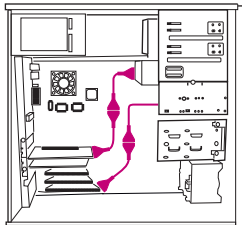

With Ultra Dual IDE Hard Drive Round Cable