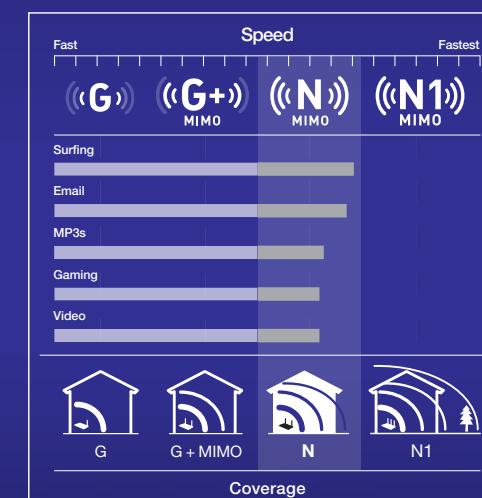

ENHANCED SPEED & COVERAGE

- Wirelessly connects to your high-speed Internet from anywhere within your wireless range
- Allows you to stream music, share photos, shop and surf on the Web, and make multiple VoIP phone calls

N Wireless Notebook Card

3 Easy Install Steps

Manufacturer's Lifetime Warranty

Compatible with 802.11b 802.11g 802.11n draft*

BELKIN®

N Wireless Notebook Card

BELKIN® Belkin Ltd.
Rushden
United Kingdom
www.belkin.com

FOR USE IN: AT BE BG CH CY CZ DE DK EE ES FR GB GR HU IE IT IS LI LT LU LV MT NL NO PL PT RO RU SE SI SK TR

Restricted Use in Certain Countries..... Class 2 Equipment

Free Tech Support* Local rates apply www.belkin.com

Version
made in China
Part# F5D8013yy