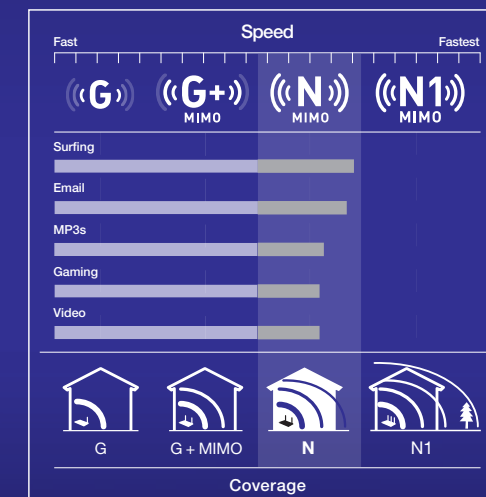

ENHANCED SPEED & COVERAGE

- Wirelessly connects to your high-speed Internet from anywhere within your wireless range
- Allows you to stream music, share photos, shop and surf on the Web, and make multiple VoIP phone calls

N Wireless Notebook Card

3 Easy Install Steps

Manufacturer's Lifetime Warranty

BELKIN®

N Wireless Notebook Card

BELKIN® Belkin Ltd. Ruisden United Kingdom
www.belkin.com

FOR USE IN:	AT	BE	BG	CH	CY	CZ	DE	DK	EE	ES	FI
	FR	GB	GR	HU	IE	IT	IS	LI	LT	LU	LX
	PT	RO	RU	SE	SI	SK	TR				

OPERATES ON CHANNELS 1-13

Restricted Use in Certain Countries..... Class 2 Equipment

Free Tech Support* Local rates apply www.belkin.com

Version

made in China

Part# F5D8013uk

22868*63532

2