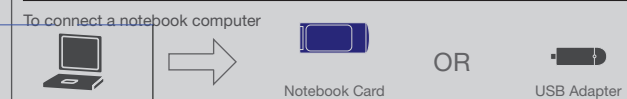

Here's what you need:

What is N Wireless**?

Wireless Technology	Ideal for
N1	Streaming video, music, and photos, online gaming, and Web-surfing/email
N	Streaming music and photos, online gaming, and Web-surfing/email
G Plus MIMO	Streaming music, online gaming, and Web-surfing/email
G	Web-surfing/email

N Wireless Notebook Card

Package Includes
N Wireless Notebook Card
Quick Installation Guide
Installation Software and User Manual on CD-ROM

System Requirements
PC-compatible computer with one available 32-bit, CardBus slot
Windows® 2000, XP or Vista™
Minimum 64MB of RAM
CD-ROM drive
Internet browser

Specifications

Interface

32-bit CardBus slot

Network Standards

IEEE 802.11g

IEEE 802.11b

IEEE 802.11n draft*

Operating Range

Up to 365m**

Security

WPA, WPA2-Personal

64-bit, 128-bit WEP encryption

Link Rate***

Up to 300Mbps in 40MHz Channel Mode

BELKIN®

N Wireless Notebook Card

BELKIN®