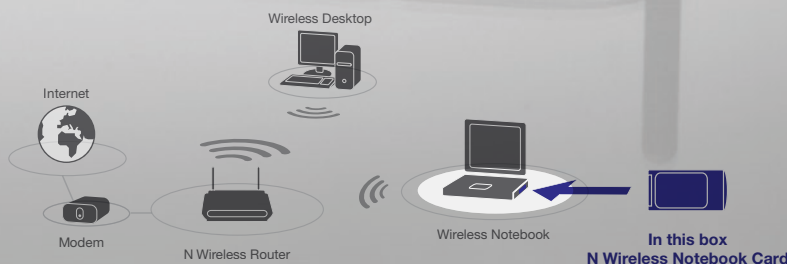

BELKIN®

N Wireless Notebook Card

Here's what it does:

The Belkin N Wireless Notebook Card connects your notebook computer to your wireless network. With a Belkin N Wireless Router as the central connection point of your network, your notebook can share your broadband Internet account. Powerful N networking lets you exchange documents, share resources, and distribute large video and music files on your network, at a link rate of up to 300Mbps.**

For better wireless performance, use the Belkin N Wireless Router with N ExpressCard Adapters, Notebook Cards, and USB Adapters connecting your client computers.

Here's what you need:

What is N Wireless**?

Wireless Technology	Ideal for
N1	Streaming video, music, and photos, online gaming, and Web-surfing/email
N	Streaming music and photos, online gaming, and Web-surfing/email
G Plus MIMO	Streaming music, online gaming, and Web-surfing/email
G	Web-surfing/email

N Wireless Notebook Card

Package Includes
N Wireless Notebook Card
Quick Installation Guide
Installation Software and User Manual on CD-ROM

System Requirements
PC-compatible computer with one available 32-bit, CardBus slot
Windows® 2000, XP or Vista™
Minimum 64MB of RAM
CD-ROM drive
Internet browser

Specifications

Interface

32-bit CardBus slot

Network Standards

IEEE 802.11g

IEEE 802.11b

IEEE 802.11n draft*

Operating Range

Up to 365m**

Security

WPA, WPA2-Personal

64-bit, 128-bit WEP encryption

Link Rate***

Up to 300Mbps in 40MHz Channel Mode

BELKIN®

N Wireless Notebook Card

BELKIN®