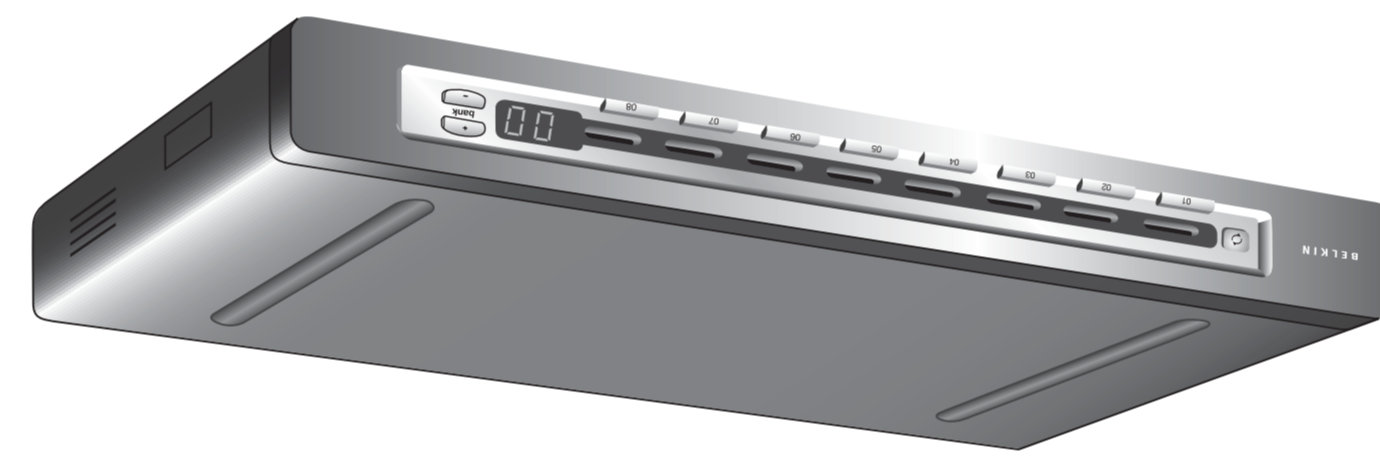

BELKIN® OmniView® SMB 1x8 KVM-over-IP Switch

BELKIN®
www.belkin.com

BELKIN® OmniView® SMB 1x8 KVM-over-IP Switch

BELKIN® OmniView® SMB 1x8 KVM-over-IP Switch