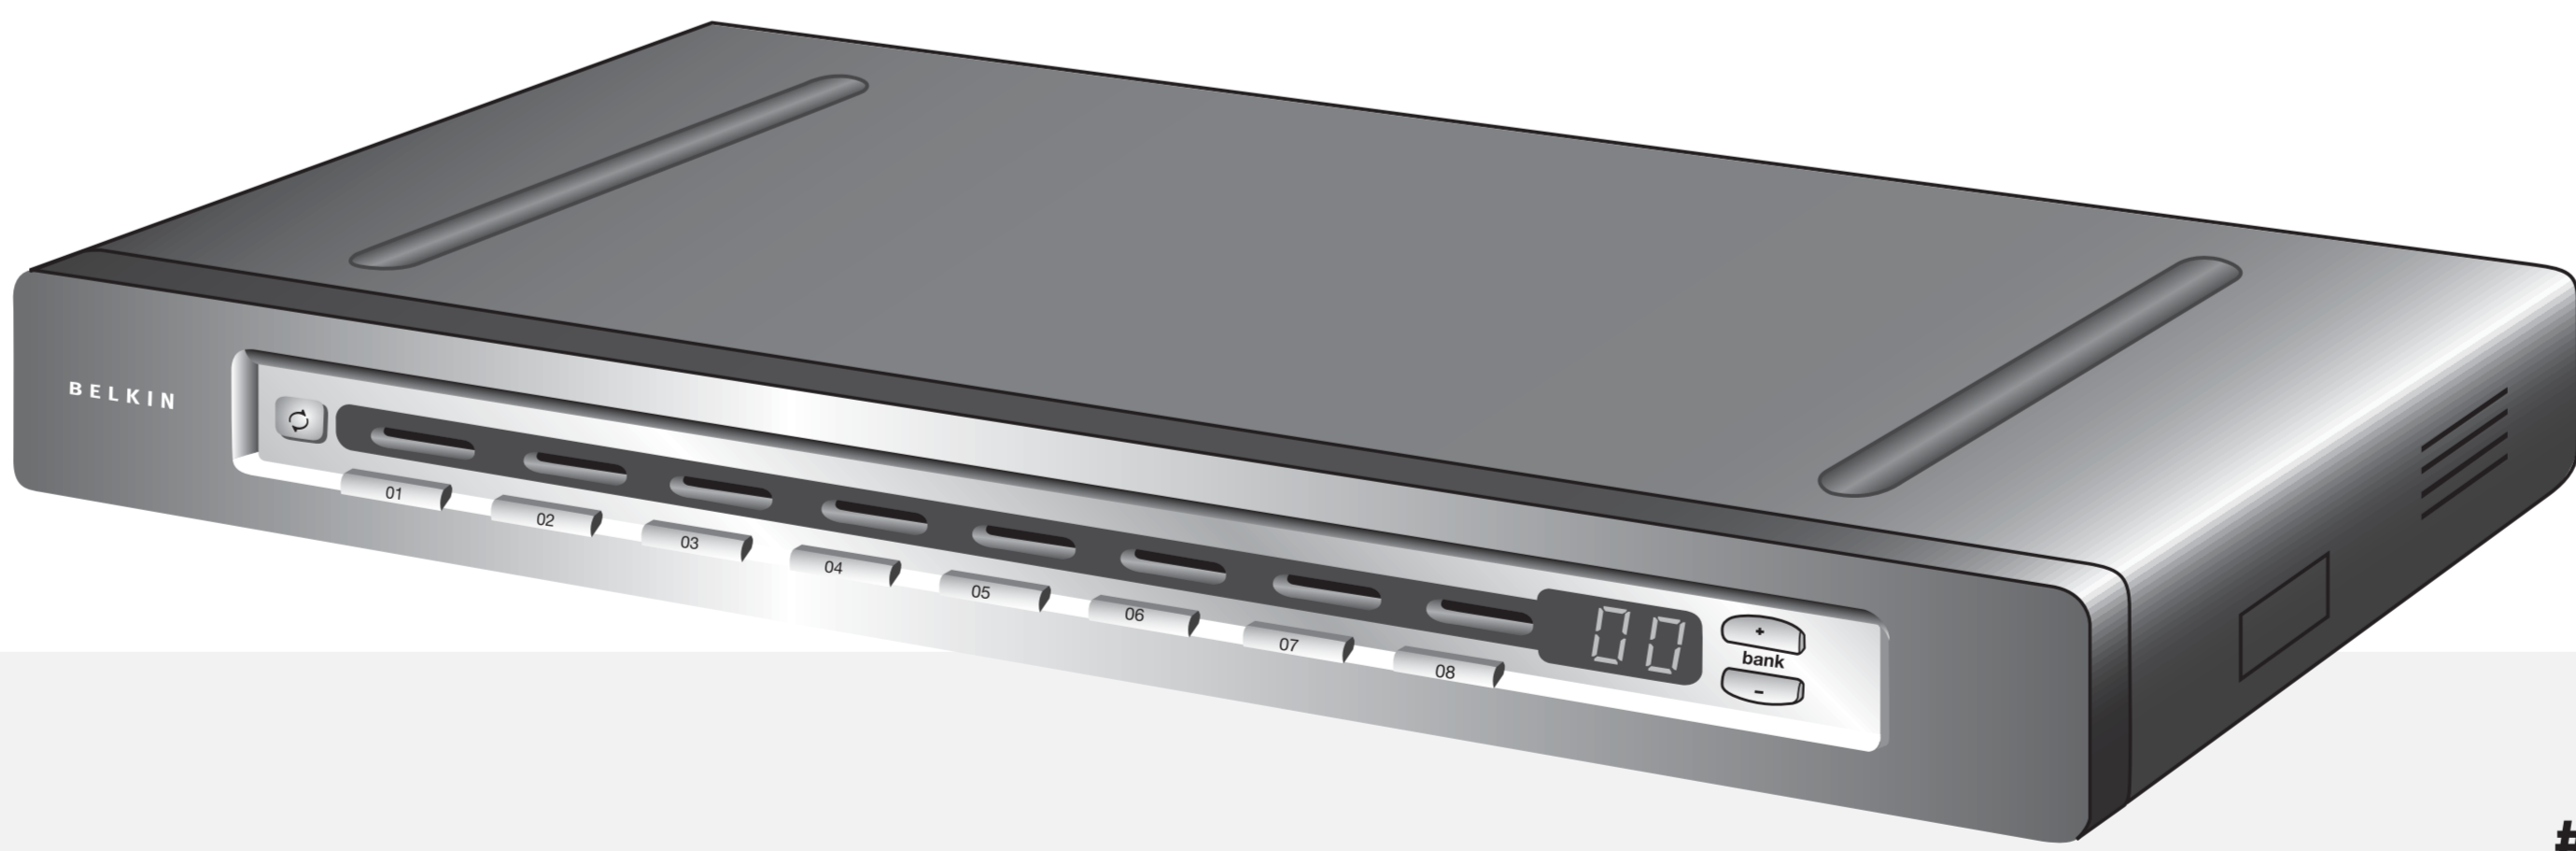

BELKIN® OmniView® SMB 1x8 KVM-over-IP Switch

BELKIN®
www.belkin.com

BELKIN® OmniView® SMB 1x8 KVM-over-IP Switch

BELKIN® OmniView® SMB 1x8 KVM-over-IP Switch

**#1 Selling
KVM Switches
Worldwide**

BELKIN® OmniView® SMB 1x8 KVM-over-IP Switch

BELKIN® OmniView® SMB 1x8 KVM-over-IP Switch

1. **Package Includes:**
2. OmniView SMB 1x8 KVM-over-IP Switch
   - Rack Mount Brackets with Screws
   - IEC Power Cord
   - DB9-to-RJ45 Serial Cable
   - DB9-to-RJ11 Patch-Uprate Cable
   - User Manual
   - Quick Installation Guide