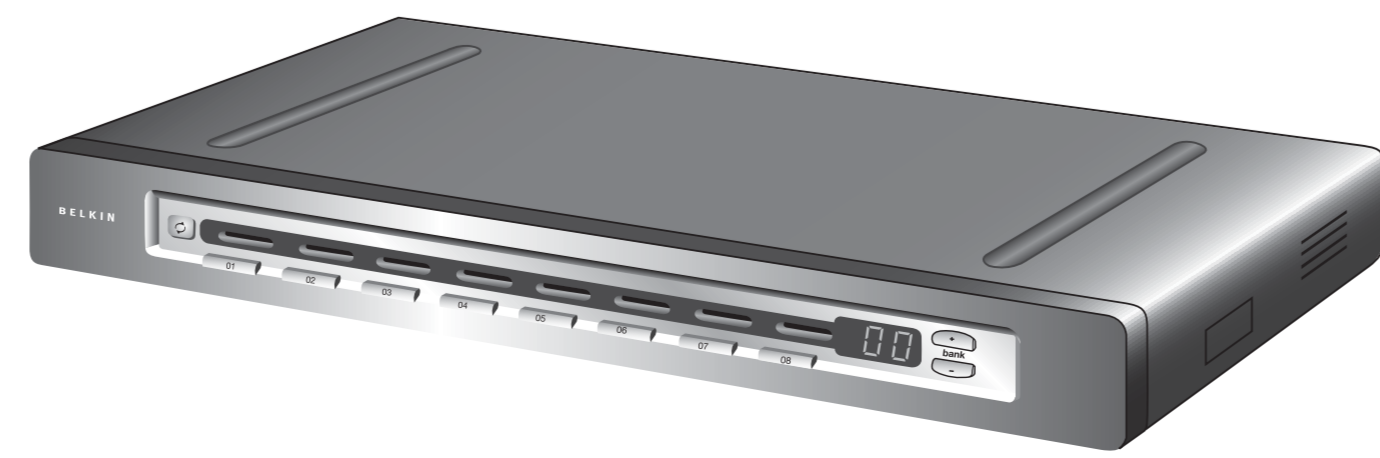

BELKIN® OmniView® SMB 1x8 KVM-over-IP Switch

1. **Package Includes:**
2. OmniView SMB 1x8 KVM-over-IP Switch
   - Rack Mount Brackets with Screws
   - IEC Power Cord
   - DB9-to-RJ45 Serial Cable
   - DB9-to-RJ11 Patch-Uprate Cable
   - User Manual
   - Quick Installation Guide