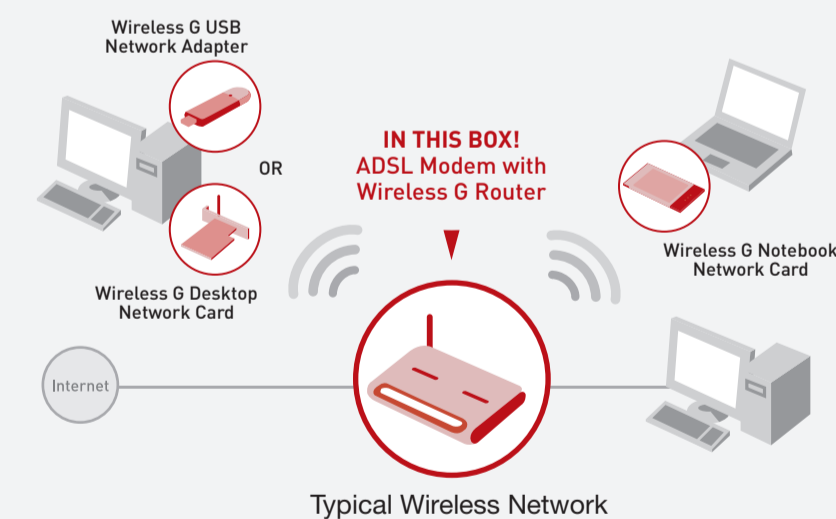

Garantía del fabricante para toda la vida
Garanzia a vita del produttore
Garantia do fabricante para toda a vida útil

Easy Install Wizard
Sets up in 3 minutes

Compatible con:
Compatible con:
Compatible com:
802.11b / 802.11g

Package Includes

ADSL, ADSL2 Modem with Wireless G Router
RJ11 Phone Line Cord
RJ45 Ethernet Networking Cable

Power Adapter
User Manual CD
Quick Installation Guide
Registration Card

System Requirements

Specifications:

Operating Range

Security

VPN Support

PPTP, L2TP, and IPSec pass-through

Management

Password protected, browser-based

Maximum Users: 253 (LAN), 32 (WLAN)

Ports

1 RJ11 port (ADSL)

LEDs

ADSL, Wireless, LAN (1, 2, 3, 4), Power

Comparta su conexión a Internet de banda ancha

Per condividere l'accesso a banda larga ad Internet

Partilhe a sua ligação Internet de banda larga