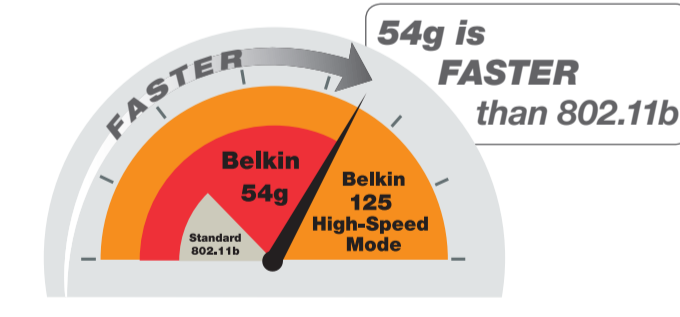

Here's what you need

Ventajas

Vantaggi

Vantagens

BELKIN ADSL Modem with Wireless G Router

FOR USE IN
NL GB L FR
P GB D A
DK I N SF
CH S IRL E

OPERATES ON CHANNELS 1-13

Version #

www.belkin.com

FC FOR HOME OR OFFICE USE

Made in China • P57789ef