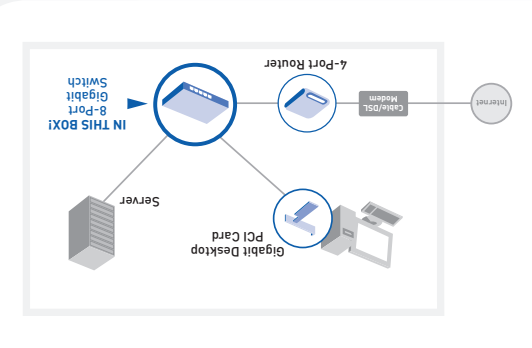

Benefits:

- Installs easily, with Plug-and-Play capability
- Transfers data up to 100x faster than traditional Ethernet
- Builds upon the widely deployed Ethernet standard
- Offers a cost-effective upgrade from 10/100 Ethernet

NOTE: The stated transmission rate—100Mbps—is the physical data rate. Actual data throughput will be lower.

What is Gigabit Ethernet?

Gigabit Ethernet builds upon the widely deployed Ethernet standard by transferring data at up to 1000Mbps. Backward-compatible with existing 10/100 Ethernet networks, it offers an ideal solution for home and small-office users who need fast wired performance for sharing large data files, network printers, video files, and multiplayer gaming.

Here's what you need

The Belkin 5-Port Gigabit Switch provides the central connection point for your Gigabit Ethernet network. Position your Switch within cable length of your computers and servers and connect your Belkin Category 5 cables.

For Desktop Computers
A Desktop PCI Card connects your Switch to your network. Important: You must have a router to establish a network.

UK | Here's what it does

The Belkin 5-Port Gigabit Switch enables your network to run at fast Gigabit Ethernet speeds, with an easy connection. With the 5-Port Gigabit Switch as the central connection point of the Gigabit Ethernet network, and with Gigabit Ethernet adapters in each desktop and server computer, you can transfer large files throughout your network quickly and reliably.

Share your files and broadband Internet connection

IT | Come funziona

Lo switch gigabit di rete gigabit, con le interfacce di rete gigabit in ogni computer desktop o di server sarà possibile trasferire file di grandi dimensioni in rete velocemente e in modo sicuro.

BELKIN® 5-port Gigabit Network Switch

Share large files at faster network speeds, with maximum efficiency

Partagez des fichiers volumineux sur des réseaux plus rapides avec une efficacité maximale

Nutzen Sie große Dateien gemeinsam – bei größeren Netzwerkgeschwindigkeiten, mit maximaler Effizienz

Deel met hogere netwerksnelheden op efficiënte wijze grote bestanden

Comparta archivos de gran tamaño a altas velocidades de red con la máxima eficiencia

Per condividere file di grandi dimensioni a velocità di rete più elevate, con la massima efficienza

Share 10/100/1000 Mbps Gigabit Ethernet

BELKIN® 5-port Gigabit Network Switch

Share large files at faster network speeds, with maximum efficiency

Partagez des fichiers volumineux sur des réseaux plus rapides avec une efficacité maximale

Nutzen Sie große Dateien gemeinsam – bei größeren Netzwerkgeschwindigkeiten, mit maximaler Effizienz

Deel met hogere netwerksnelheden op efficiënte wijze grote bestanden

Comparta archivos de gran tamaño a altas velocidades de red con la máxima eficiencia

Per condividere file di grandi dimensioni a velocità di rete più elevate, con la massima efficienza

Share 10/100/1000 Mbps Gigabit Ethernet

3 Easy Steps

Please refer to the Quick Installation Guide for detailed instructions

1. **Step 1** Connect a network cable between your computer and the Switch
2. **Step 2** Plug in the supplied power adapter to a wall outlet and connect it to the Switch
3. **Step 3** Start networking

Manufacturer's Lifetime Warranty

Free Tech Support
Networking Questions? Call Now!