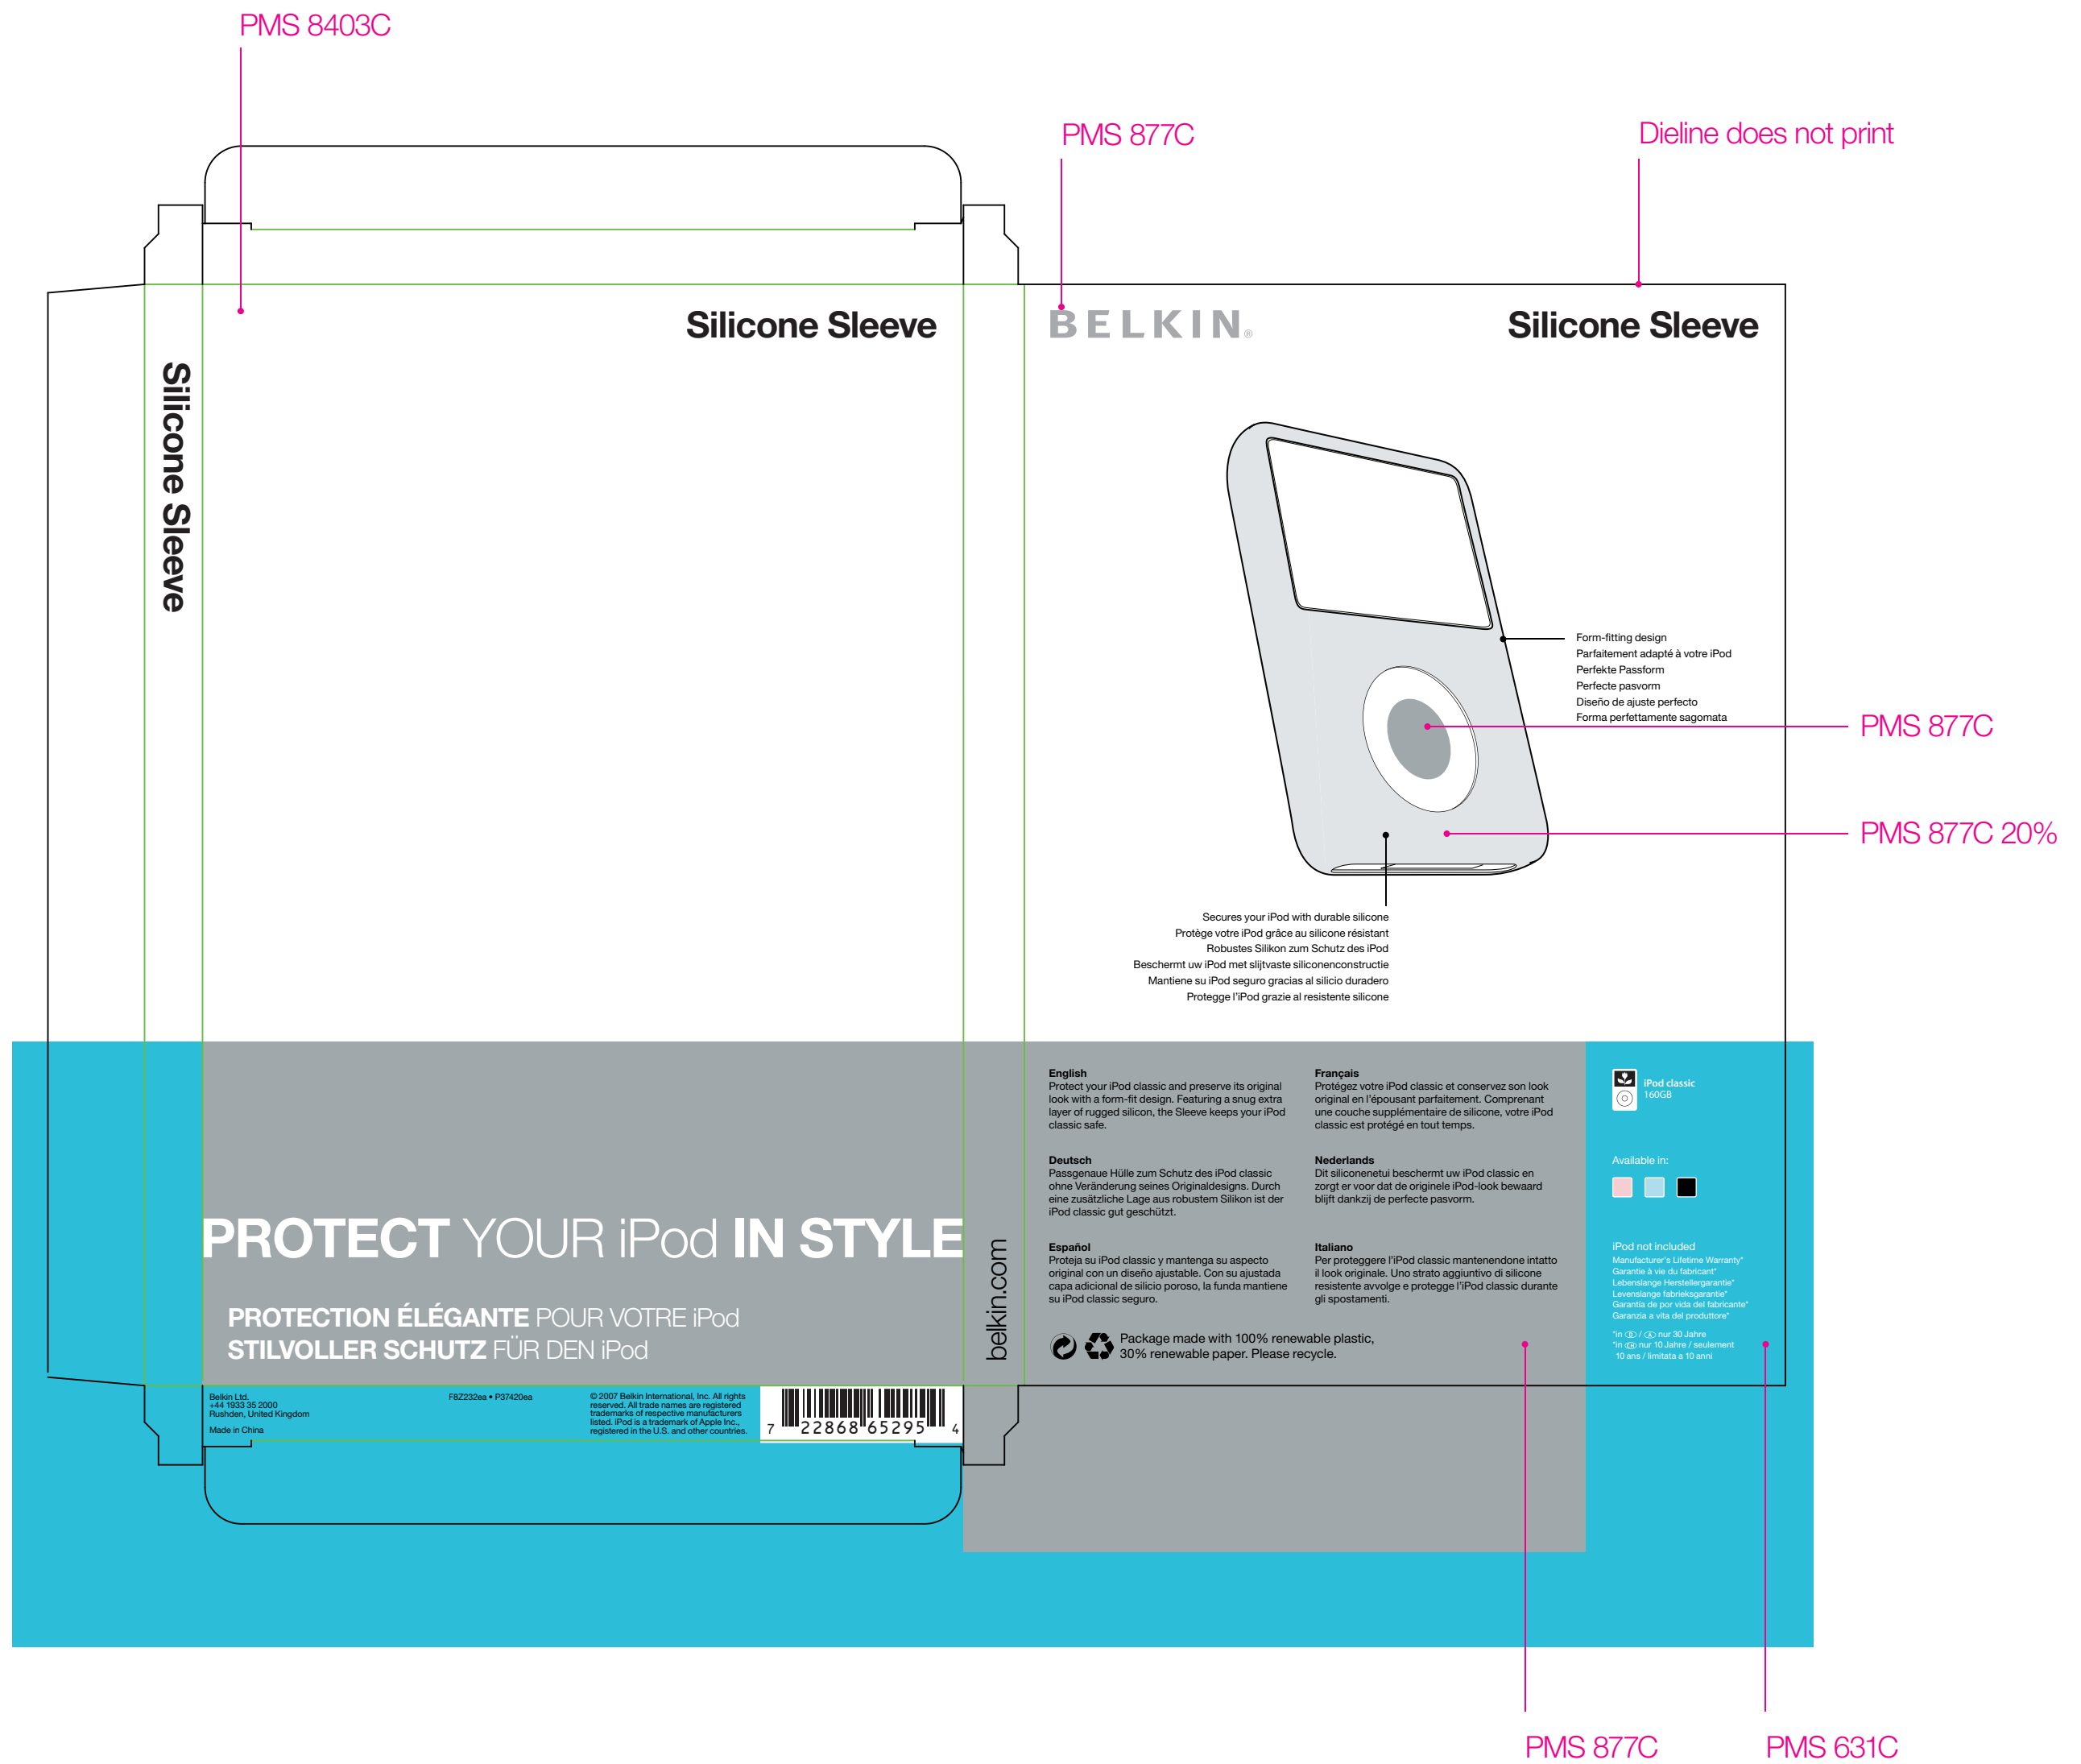

PRINTERS NOTES

4 color process
PMS 631C
PMS 877C Metallic
PMS 8403C Metallic

MATERIAL

Overall matte coating

FONTS

Helvetica Neue