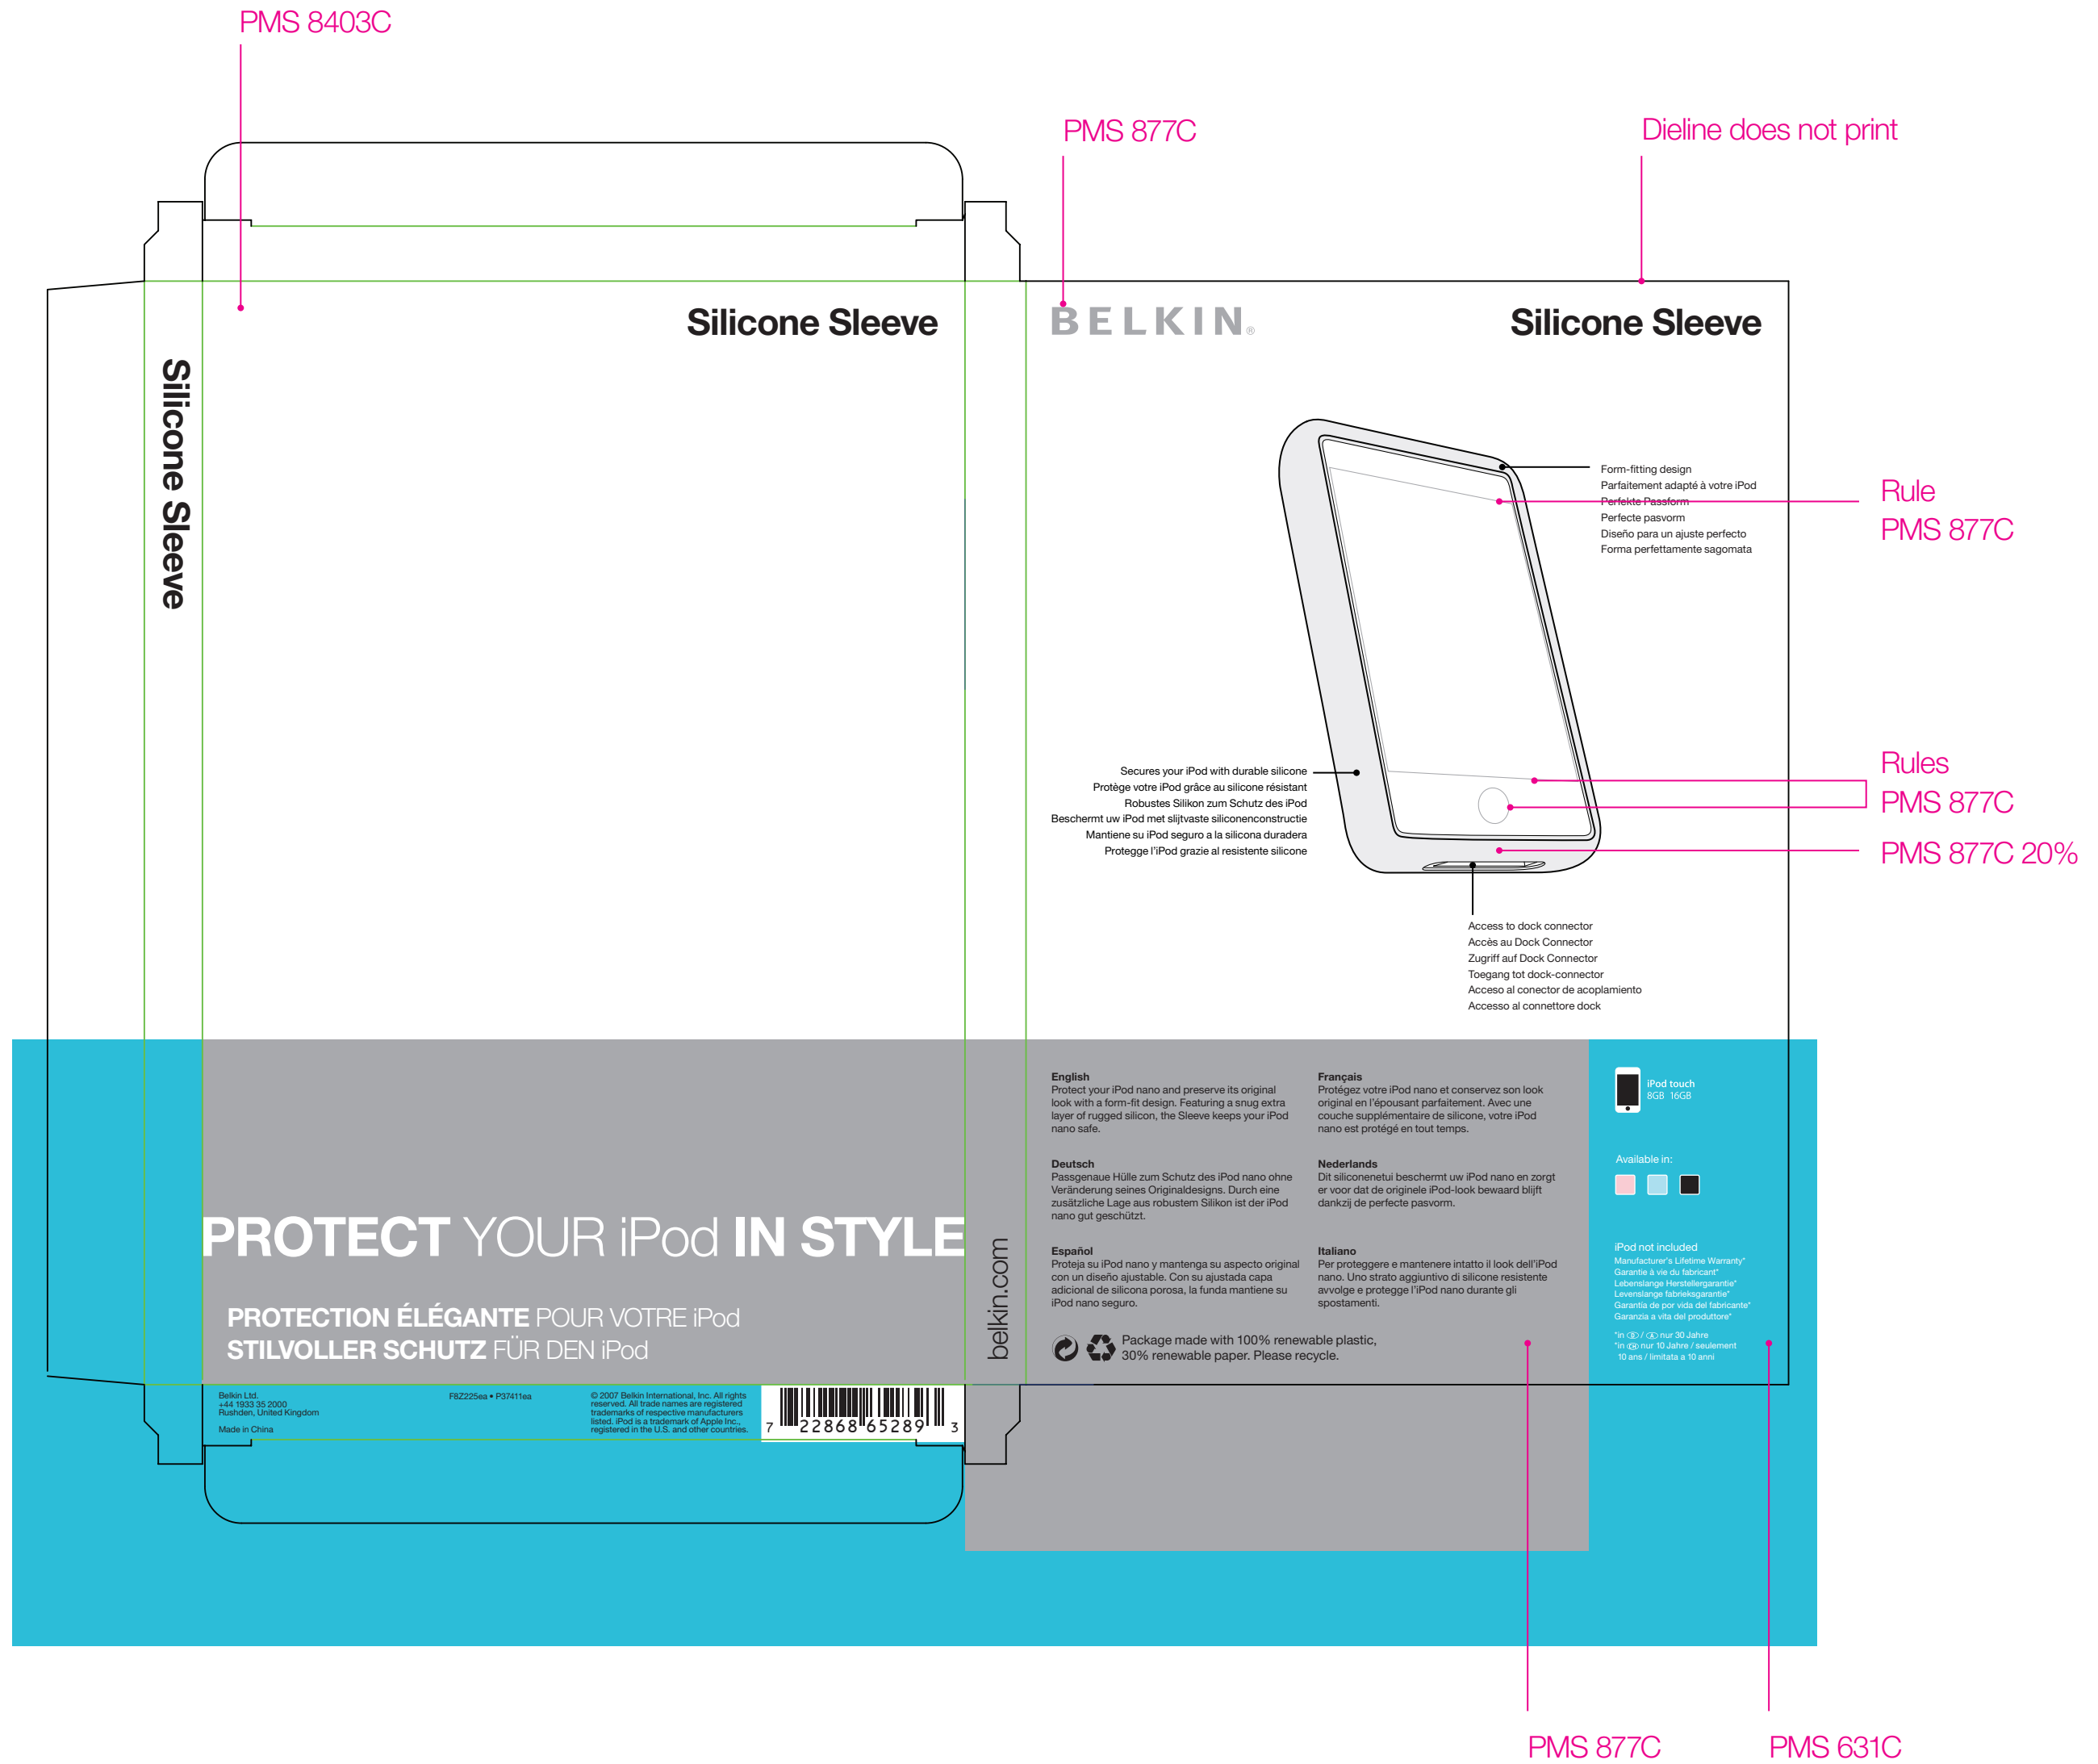

PRINTERS NOTES

4 color process
PMS 631C
PMS 877C Metallic
PMS 8403C Metallic

MATERIAL

Overall matte coating

FONTS

Helvetica Neue