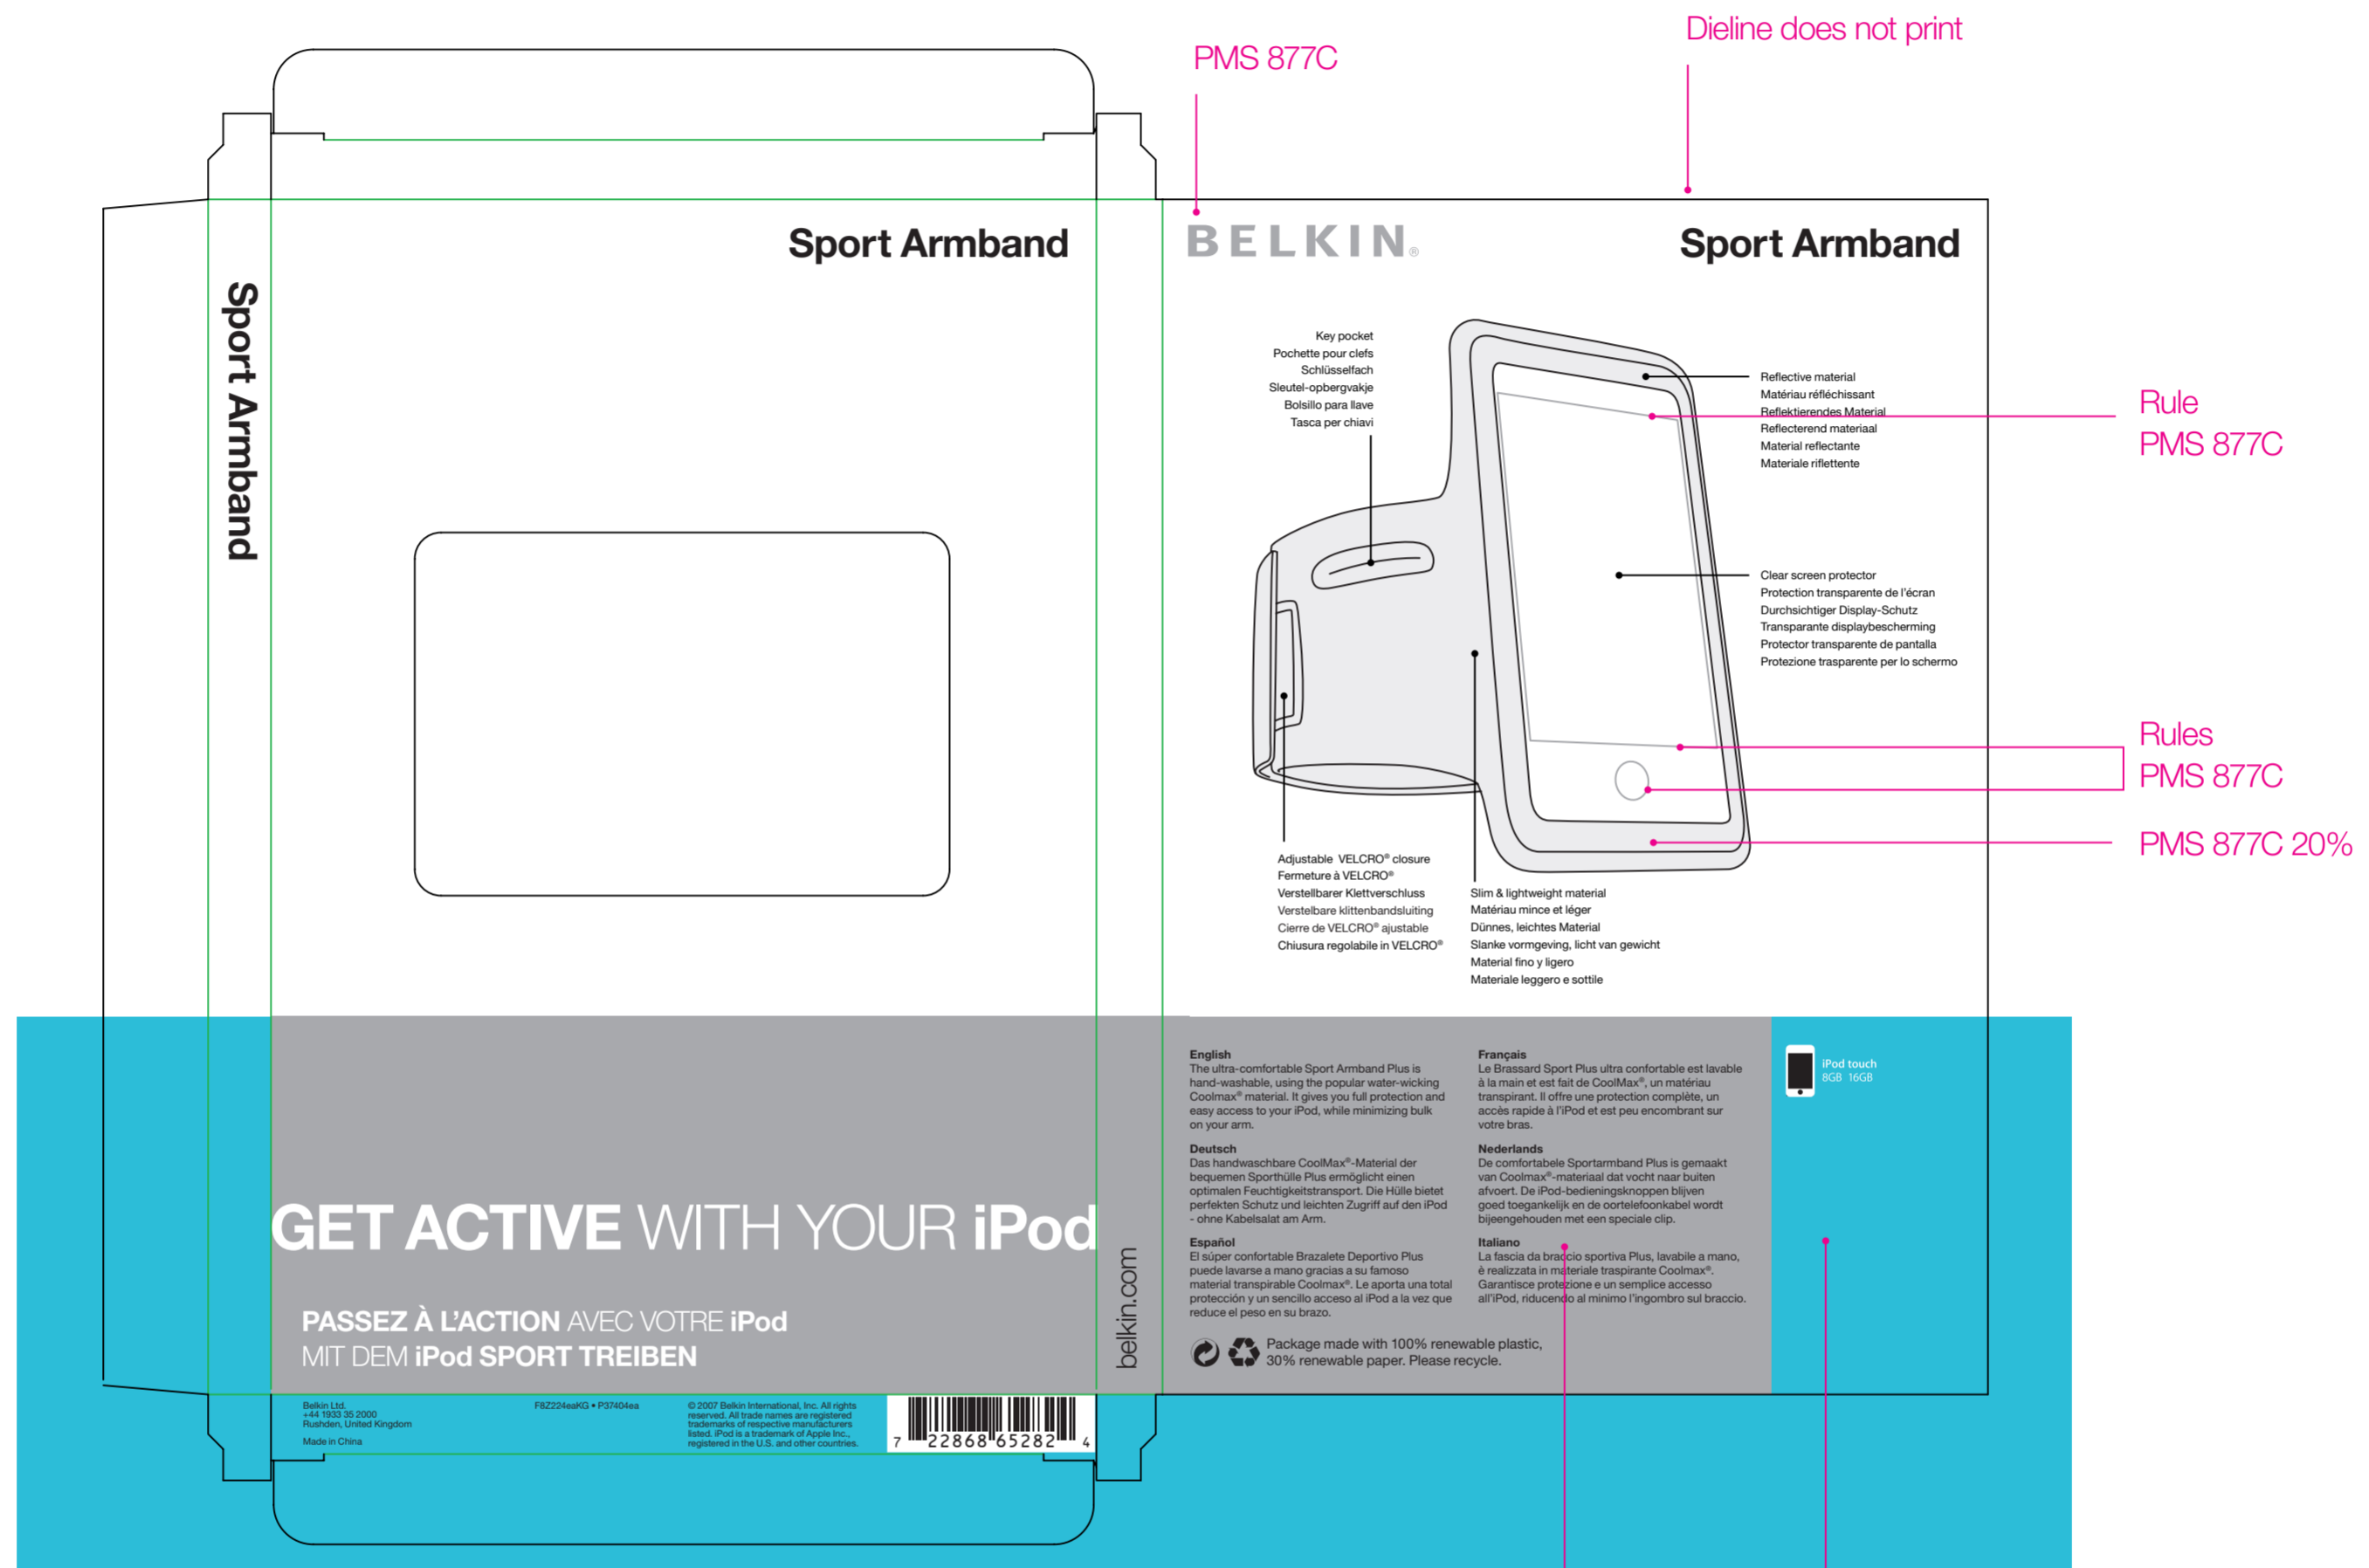

PRINTERS NOTES

4 color process
PMS 631C
PMS 877C Metallic
PMS 8403C Metallic

MATERIAL

Overall matte coating

FONTS

Helvetica Neue