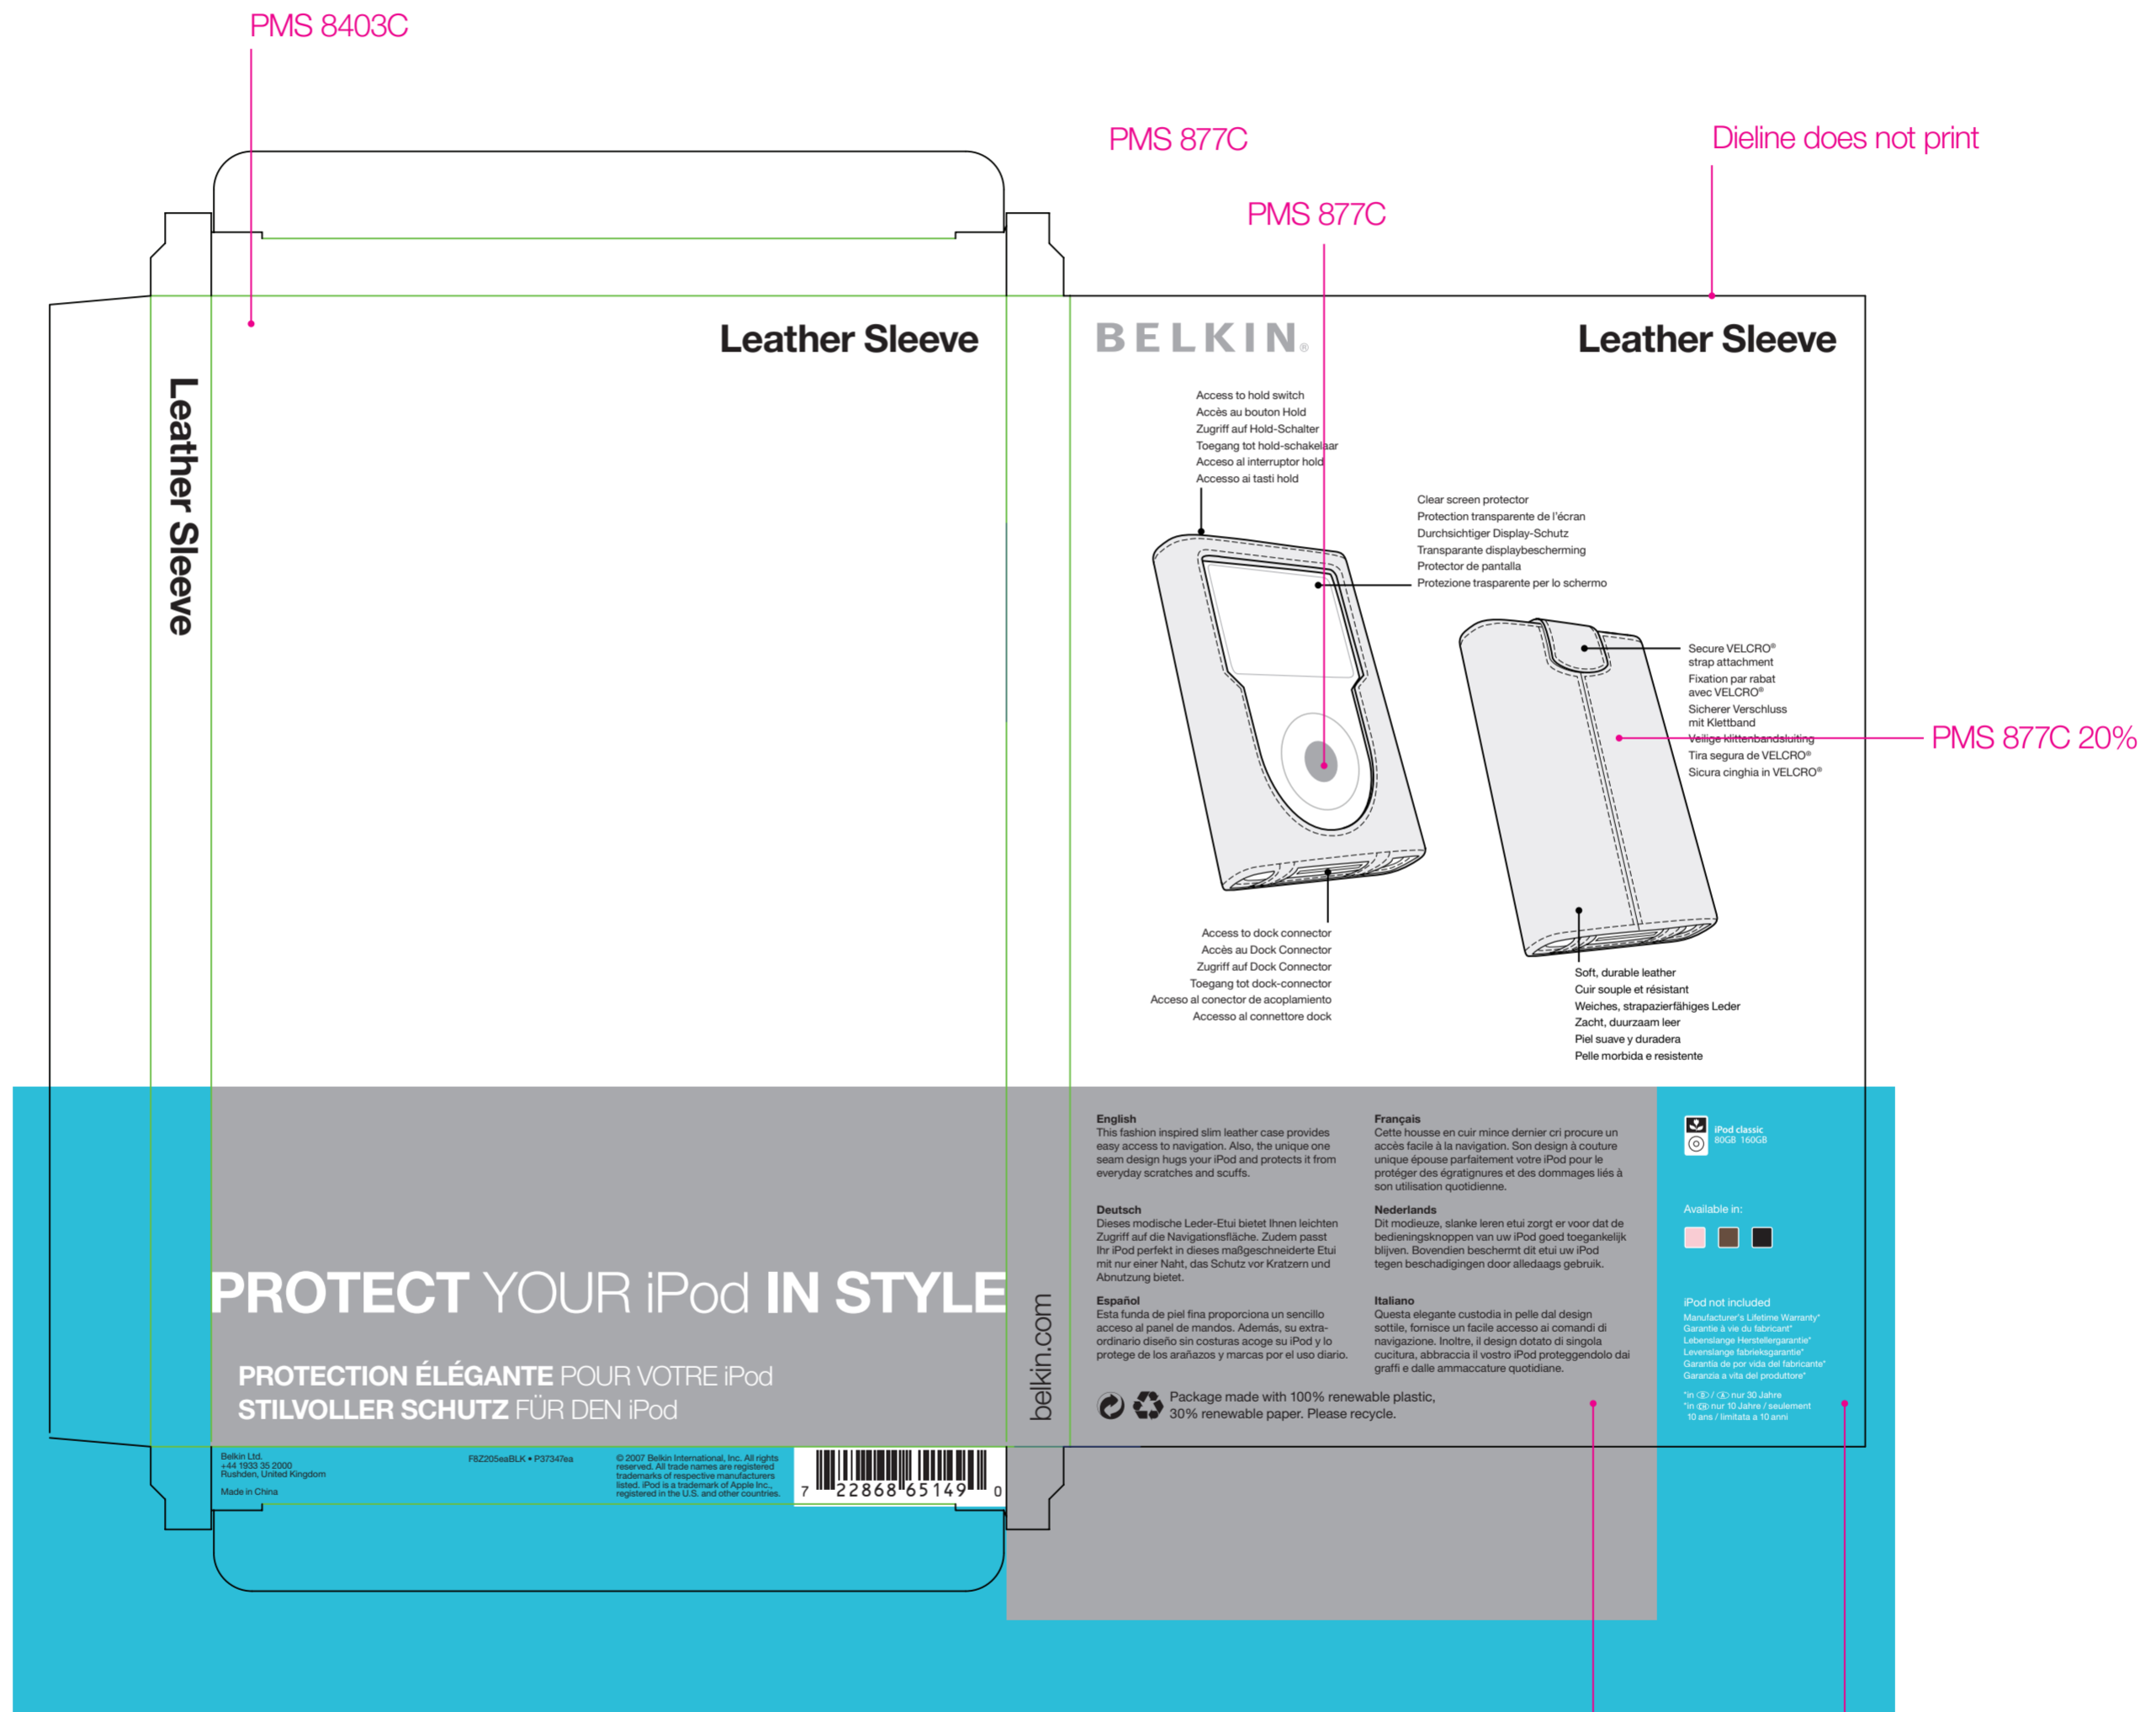

PRINTERS NOTES

4 color process
 PMS 631C
 PMS 877C Metallic
 PMS 8403C Metallic

MATERIAL

Overall matte coating

FONTS

Helvetica Neue

PMS 877C

PMS 631C