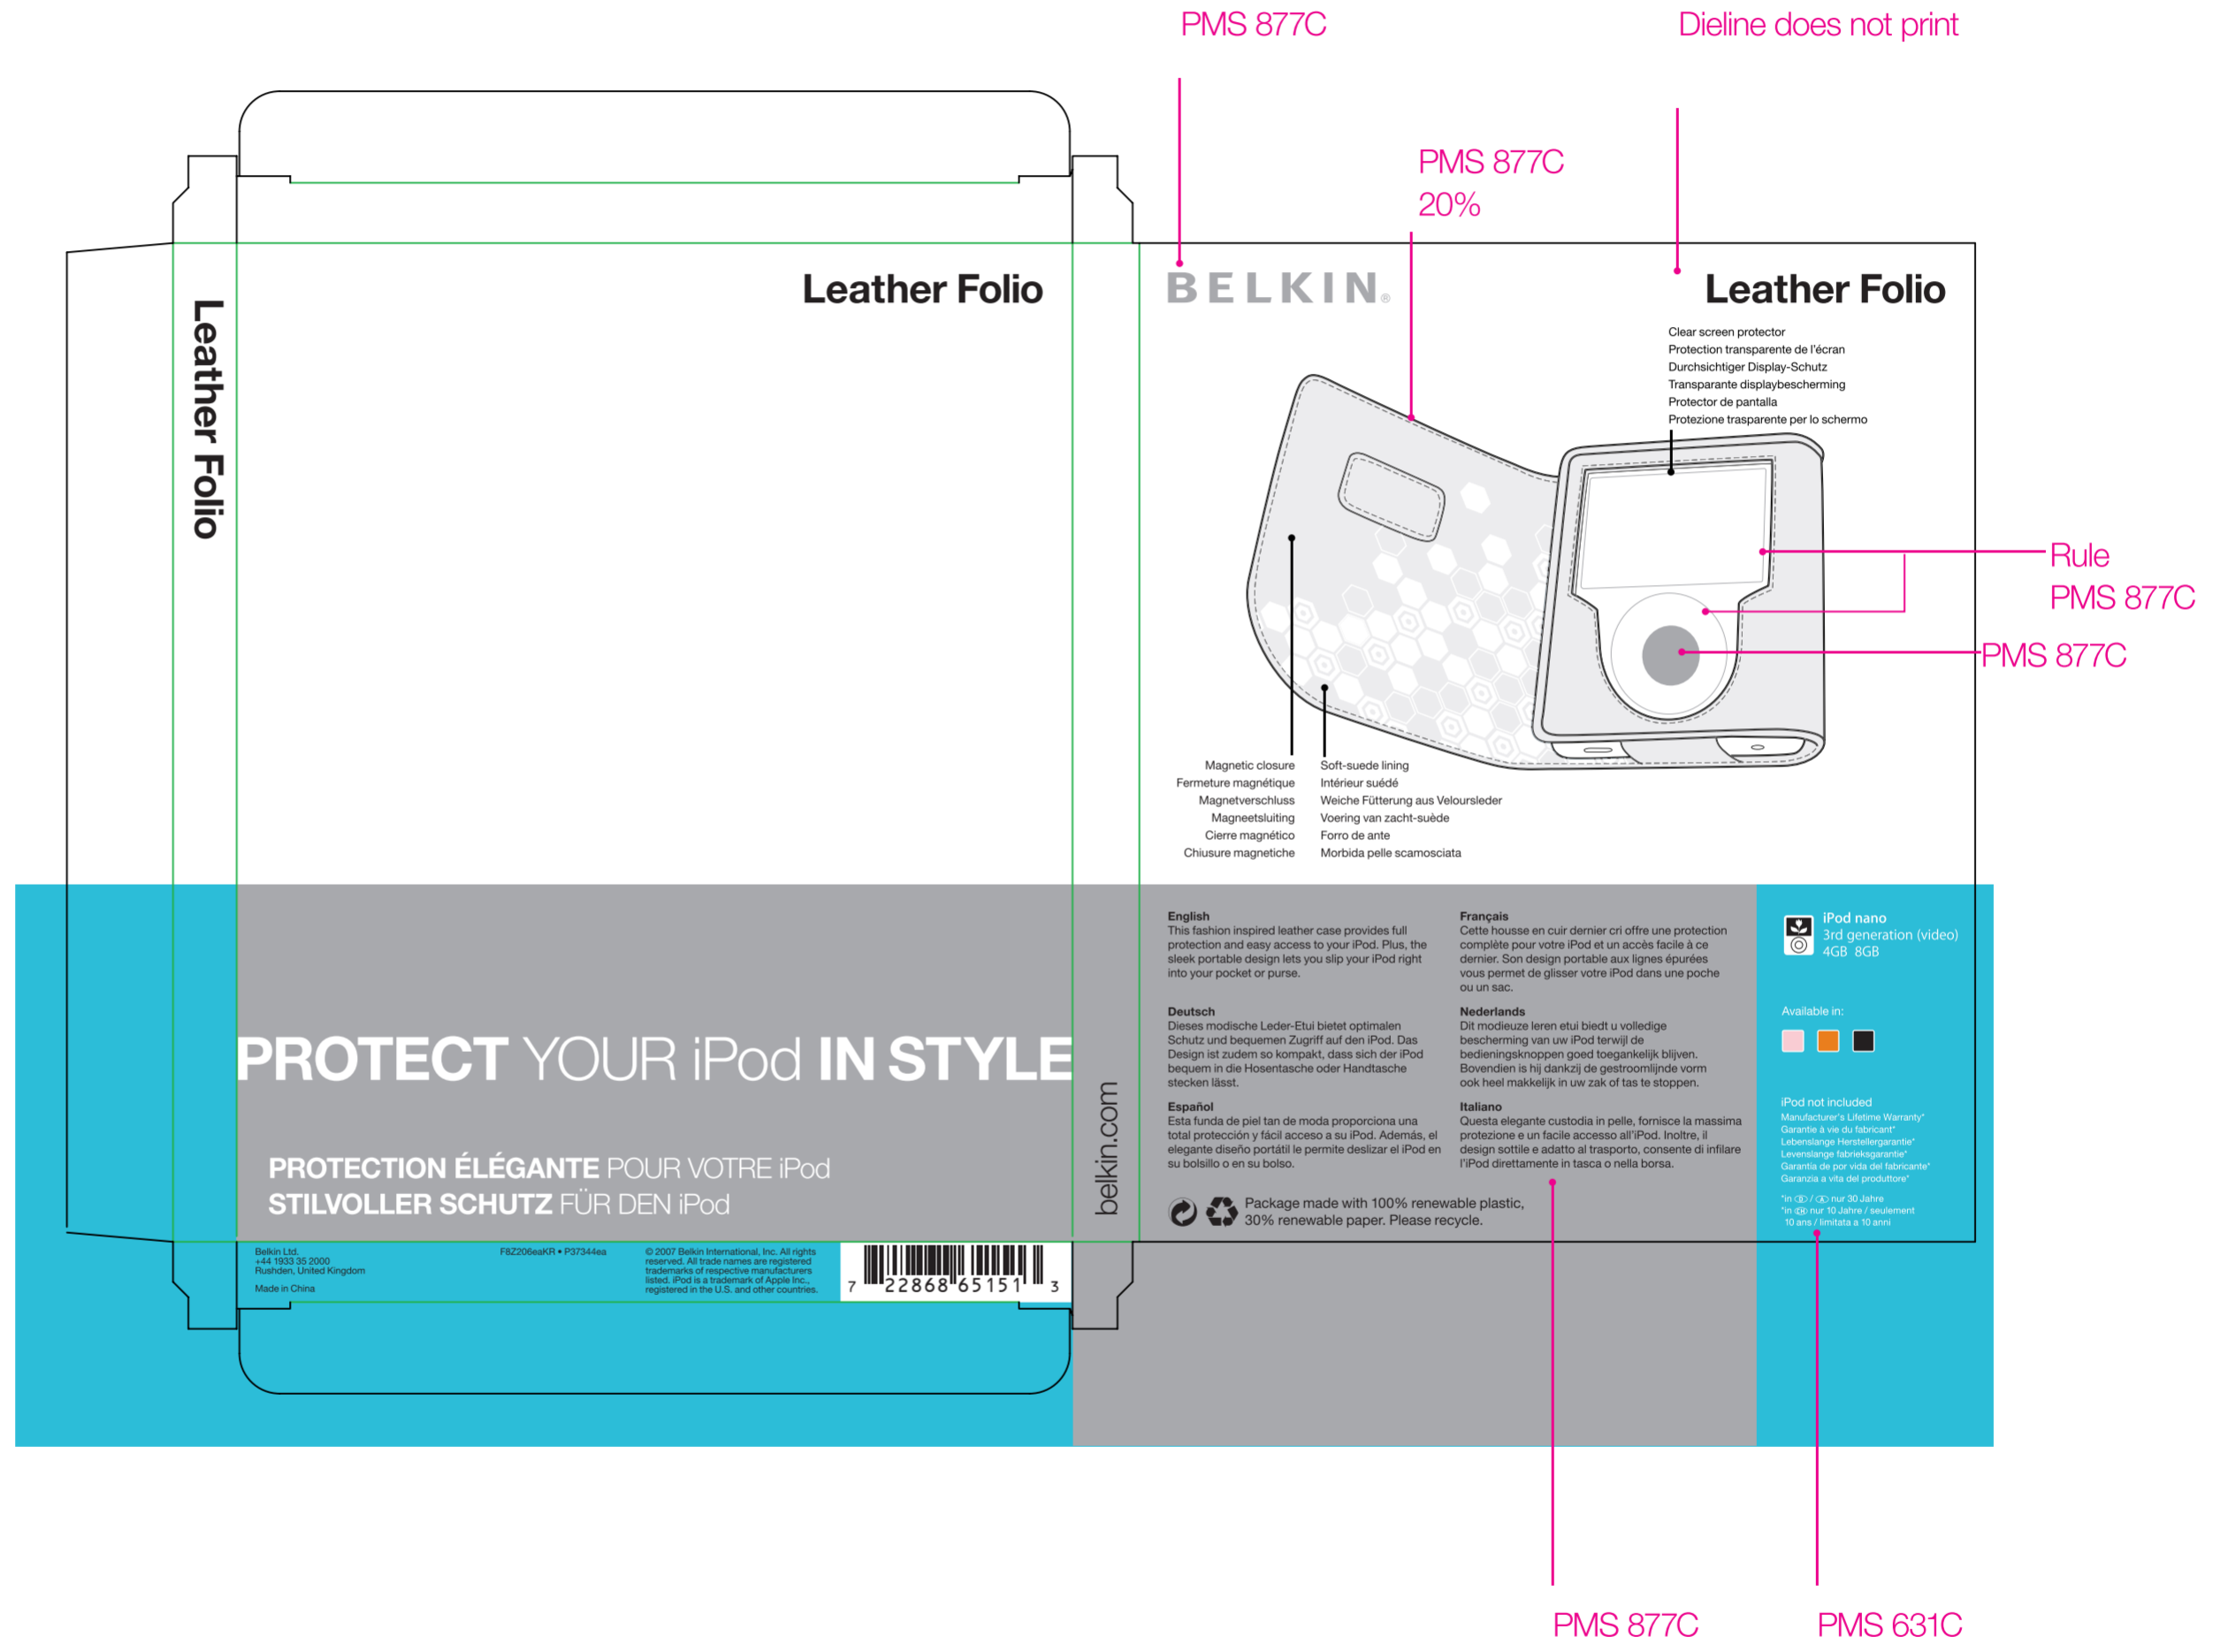

PRINTERS NOTES

4 color process
PMS 631C
PMS 877C Metallic
PMS 8403C Metallic

MATERIAL

Overall matte coating

FONTS

Helvetica Neue